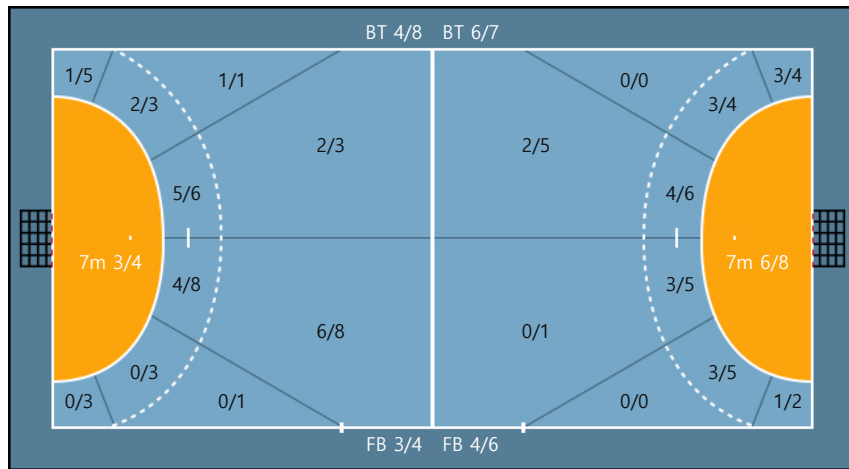

[SK 핸드볼 코리아리그(일반부)]

Shot Distribution

2019. 02. 01 19:00 삼척실내체육관

Referees : 이형철 / 조용현
Technical officer : 김석주 / 강태구
MVP : 1. 손민지(서울시청)

인천시청   **24**   13 : 11   **25**   **서울시청**

인천시청

Players

Goals / Shots

1. 오영란		
0/0	0/0	0/0
0/0	0/0	0/0
0/0	0/0	0/0

5. 문필희		
0/0	0/0	0/0
0/0	0/0	0/0
0/0	0/0	0/0

7. 신은주		
0/0	0/0	0/0
0/1	0/0	0/0
0/0	0/1	0/0

10. 원선필		
0/0	0/0	0/0
1/1	0/0	0/0
0/0	0/0	2/2

11. 오예담		
1/1	0/0	0/0
0/0	0/0	0/0
0/0	0/0	3/3

Post: 2

Blocked: 1

13. 이예은		
0/0	0/0	0/0
0/0	0/0	0/0
0/0	0/0	0/0

16. 조현미		
0/0	0/0	0/0
0/0	0/0	0/0
0/0	0/0	0/0

17. 김희진		
0/1	0/0	1/1
0/0	0/0	0/0
0/0	0/2	2/3

19. 신다래		
0/0	1/2	0/1
0/0	0/0	0/0
0/0	0/0	0/2

20. 송해리		
0/0	0/0	0/0
0/0	0/0	0/0
0/0	0/0	0/0

Post: 2   Blocked: 2

Post: 1

21. 김성은		
0/0	0/1	0/0
0/0	0/0	0/0
0/0	0/0	1/1

23. 송지은		
2/3	0/0	5/5
0/0	0/0	0/2
4/4	0/0	1/2

24. 김한나		
0/0	0/0	0/0
0/0	0/0	0/0
0/0	0/0	0/0

Post: 1   Blocked: 4

Team

Goals / Shots

Team		
3/5	1/3	6/7
1/2	0/0	0/2
4/4	0/3	9/13

Missed: 0   Post: 6   Blocked: 7

Offense

Defense

Goalkeepers

Goals / Shots

1. 오영란		
0/2	0/1	7/7
1/1	0/0	5/7
3/4	2/3	7/11

2Min	2 Minute Suspensions	AS	Assists	BS	Block Shots	BT	Breakthroughs	RB	Rebound
DR	Disqualification with report	RC	Red cards	FB	Fast Breaks	G/S	Goals/Shots	BD	Blocked
S/S	Saves/Shots	YC	Yellow cards	ST	Steals	TF	Technical Faults	%	Efficiency