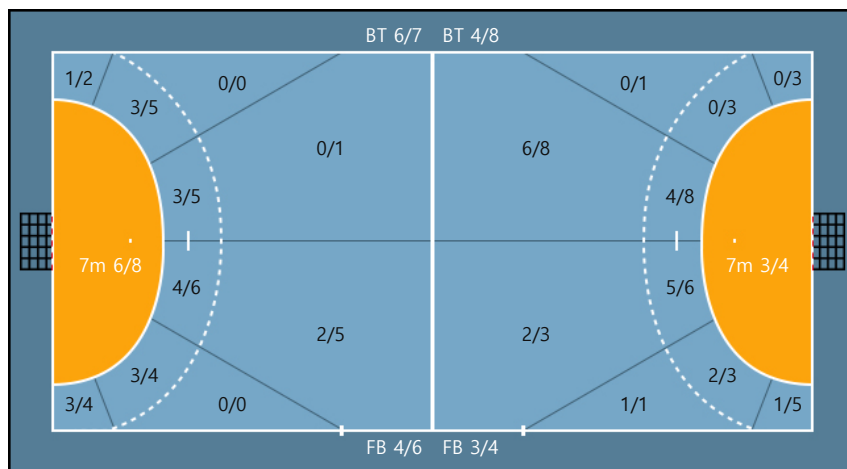

[SK 핸드볼 코리아리그(일반부)]

Shot Distribution

2019. 02. 01 19:00 삼척실내체육관

Referees : 이형철 / 조용현
Technical officer : 김석주 / 강태구
MVP : 1. 손민지(서울시청)

인천시청   24   13 : 11   25   서울시청

서울시청

Players

Goals / Shots

1. 손민지		
0/0	0/0	0/0
0/0	0/0	0/0
0/0	0/0	0/0

2. 송지영		
0/0	0/0	0/0
0/0	0/0	0/0
0/0	0/0	0/0

6. 송해림		
0/1	0/0	2/2
0/0	0/0	0/0
0/0	0/0	0/0

7. 강다혜		
0/0	0/0	1/1
1/1	0/0	2/3
1/1	0/0	1/3

9. 김이슬		
0/0	0/0	1/1
0/0	0/0	0/0
0/0	0/0	0/0

Post: 1

Post: 1

11. 윤미정		
0/0	0/0	0/0
0/0	0/0	0/0
0/0	0/0	0/0

14. 이수민		
0/0	0/0	0/0
0/0	0/0	0/0
0/0	0/0	0/0

16. 나혜린		
0/0	0/0	0/0
0/0	0/0	0/0
0/0	0/0	0/0

17. 김선해		
0/1	0/0	0/0
0/0	0/0	1/1
1/1	0/0	0/0

18. 정소영		
0/0	0/1	0/0
0/0	0/0	2/3
1/1	0/1	5/7

Post: 1

19. 양새슬		
0/0	0/0	0/0
0/0	0/0	0/0
0/1	0/0	1/1

23. 이지은		
0/0	0/0	0/0
0/0	0/0	0/0
0/0	1/1	0/0

27. 이혜리		
0/0	0/0	0/0
0/0	0/0	0/0
0/0	0/0	0/0

29. 윤예진		
0/0	0/0	3/3
0/0	0/0	0/0
0/0	1/1	0/0

93. 김은경		
0/0	0/0	0/0
0/0	0/0	0/0
0/0	0/0	0/0

Missed: 1

Team

Goals / Shots

Team		
0/2	0/1	7/7
1/1	0/0	5/7
3/4	2/3	7/11

Missed: 1 Post: 3 Blocked: 0

Offense

Defense

Goalkeepers

Goals / Shots

1. 손민지		
3/5	1/3	6/7
1/2	0/0	0/2
4/4	0/3	9/13

2Min	2 Minute Suspensions	AS	Assists	BS	Block Shots	BT	Breakthroughs	RB	Rebound
DR	Disqualification with report	RC	Red cards	FB	Fast Breaks	G/S	Goals/Shots	BD	Blocked
S/S	Saves/Shots	YC	Yellow cards	ST	Steals	TF	Technical Faults	%	Efficiency