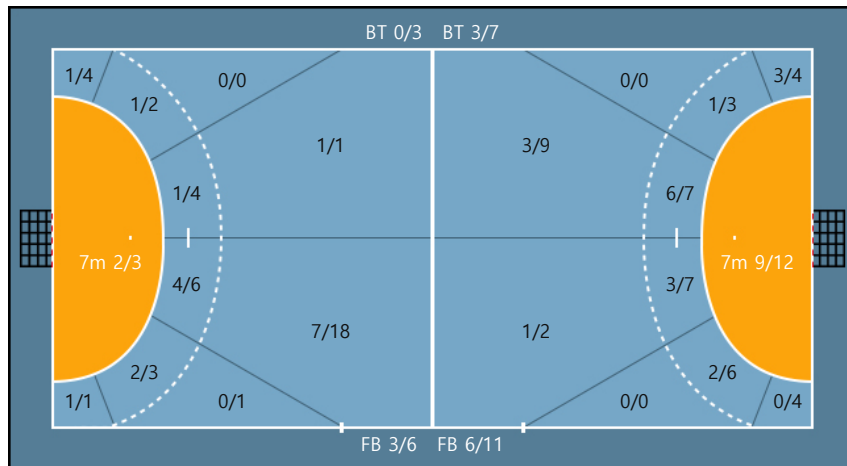

Missed: 4 Post: 2 Blocked: 6

Offense

Defense

Goalkeepers
Goals / Shots

12. 박새영		
3/5	1/3	2/3
2/5	0/1	4/9
5/6	2/2	8/12

16. 여지원		
1/1	0/0	0/0
0/0	0/0	0/0
0/0	0/0	0/0

2Min	2 Minute Suspensions	AS	Assists	BS	Block Shots	BT	Breakthroughs	RB	Rebound
DR	Disqualification with report	RC	Red cards	FB	Fast Breaks	G/S	Goals/Shots	BD	Blocked
S/S	Saves/Shots	YC	Yellow cards	ST	Steals	TF	Technical Faults	%	Efficiency