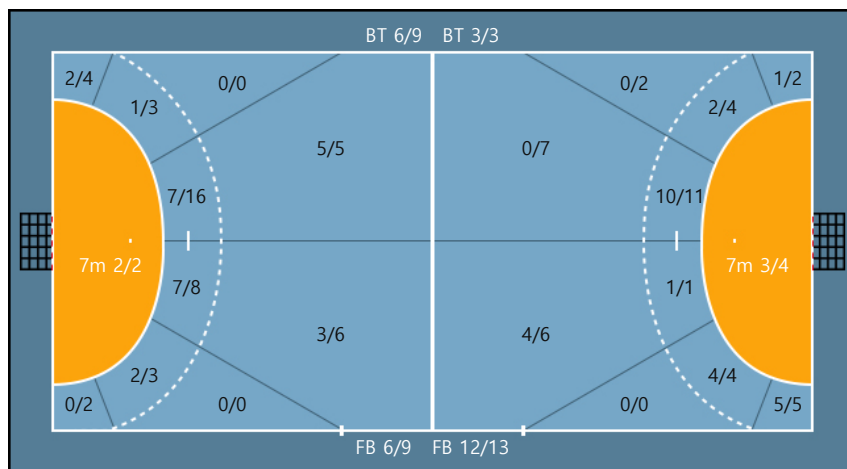

[SK 핸드볼 코리아리그(일반부)]

Shot Distribution

2019. 02. 02 17:00 삼척실내체육관

Referees : 조용현 / 박현진

Technical officer : 심경섭 / 홍정호

MVP : 1. 이민지(SK슈가글라이더즈)

SK슈가글라이더즈   **30**   13 : 19   **29**   **부산시설공단**
부산시설공단

Players

Goals / Shots

3. 함지선		
0/1	1/2	0/0
0/1	0/0	0/0
1/1	1/1	1/1

Missed: 1

7. 김수정		
1/1	0/0	2/2
0/1	0/0	0/0
0/0	1/1	0/0

Post: 1

9. 정가희		
0/0	0/0	0/0
0/1	0/0	0/0
0/0	0/0	0/0

11. 류은희		
0/0	3/4	1/1
1/1	0/0	2/2
0/0	0/0	3/4

Missed: 2 Post: 2 Blocked: 1

12. 주희		
0/0	0/0	0/0
0/0	0/0	0/0
0/0	0/0	0/0

13. 박준희		
0/0	0/0	0/0
0/0	0/0	0/0
0/0	0/0	0/0

16. 노지훈		
0/0	0/0	0/0
0/0	0/0	0/0
0/0	0/0	0/0

19. 강은혜		
0/1	0/0	0/0
0/0	0/0	0/0
1/1	0/1	1/2

21. 최지현		
0/0	0/0	0/0
0/0	0/0	0/0
0/0	0/0	0/0

24. 권한나		
0/0	1/1	2/2
0/0	0/0	0/0
2/3	1/1	0/0

Missed: 1

27. 남영신		
0/0	0/0	0/0
1/2	0/0	1/1
0/0	1/1	0/0

Post: 1

47. 송미영		
0/0	0/0	0/0
0/0	0/0	0/0
0/0	0/0	0/0

Team

Goals / Shots

Team		
1/3	5/7	5/5
2/6	0/0	3/3
4/5	4/5	5/7

Missed: 4 Post: 4 Blocked: 1

Offense

Defense

Goalkeepers

Goals / Shots

12. 주희		
3/4	0/1	5/7
1/4	0/0	1/2
4/5	3/4	7/9

47. 송미영		
0/0	1/1	1/1
0/0	0/0	0/0
2/2	1/1	1/1

2Min	2 Minute Suspensions	AS	Assists	BS	Block Shots	BT	Breakthroughs	RB	Rebound
DR	Disqualification with report	RC	Red cards	FB	Fast Breaks	G/S	Goals/Shots	BD	Blocked
S/S	Saves/Shots	YC	Yellow cards	ST	Steals	TF	Technical Faults	%	Efficiency