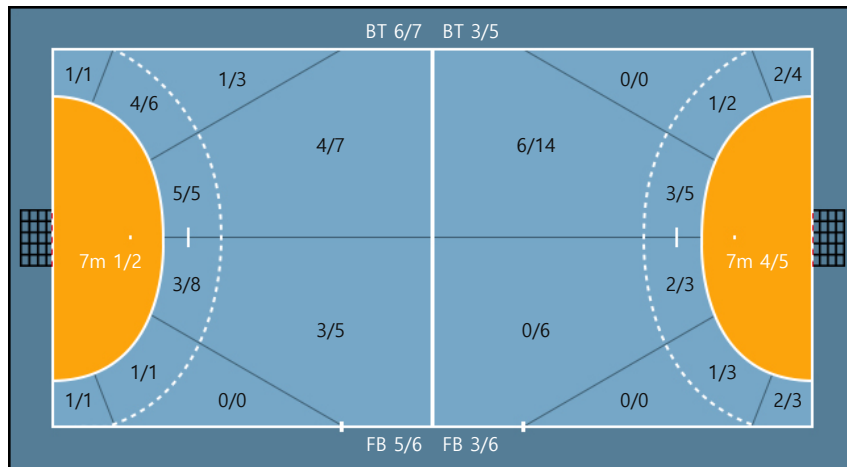

[SK 핸드볼 코리아리그(일반부)]

Shot Distribution

2019. 02. 03 15:00 삼척실내체육관

Referees : 차창환 / 박현진
Technical officer : 심경섭 / 강태구
MVP : 21. 유현기(상무피닉스)

충남체육회 21 10 : 10 24 상무피닉스
11 : 14

상무피닉스

Players

Goals / Shots

12. 편의범		
0/0	0/0	0/0
0/0	0/0	0/0
0/0	0/0	0/0

13. 박영준		
0/0	0/0	0/0
3/3	0/0	0/0
1/1	1/1	0/1

19. 최현근		
1/2	1/1	0/0
0/0	0/0	2/2
0/0	0/0	2/3

20. 이정섭		
0/0	1/1	0/0
0/0	0/0	0/0
0/0	0/0	1/1

21. 유현기		
0/0	0/0	0/0
0/0	0/0	0/0
0/0	0/0	0/0

Missed: 1

Missed: 2 Post: 1 Blocked: 1

Missed: 1

22. 임재서		
0/0	0/0	0/0
2/3	0/0	0/0
1/1	1/1	2/2

27. 이정화		
1/2	0/0	1/1
0/0	0/0	0/0
0/1	1/1	0/0

29. 김기민		
0/0	0/0	1/1
0/0	0/0	0/0
1/1	0/0	0/0

Missed: 2 Post: 3 Blocked: 3

Team

Goals / Shots

Team		
2/4	2/2	2/2
5/6	0/0	2/2
3/4	3/3	5/7

Missed: 6 Post: 4 Blocked: 4

Offense

Defense

Goalkeepers

Goals / Shots

12. 편의범		
0/0	1/1	1/1
0/1	0/0	0/0
0/0	0/0	0/0

21. 유현기		
2/3	2/4	2/6
2/4	0/0	5/9
0/4	2/4	4/5

2Min	2 Minute Suspensions	AS	Assists	BS	Block Shots	BT	Breakthroughs	RB	Rebound
DR	Disqualification with report	RC	Red cards	FB	Fast Breaks	G/S	Goals/Shots	BD	Blocked
S/S	Saves/Shots	YC	Yellow cards	ST	Steals	TF	Technical Faults	%	Efficiency