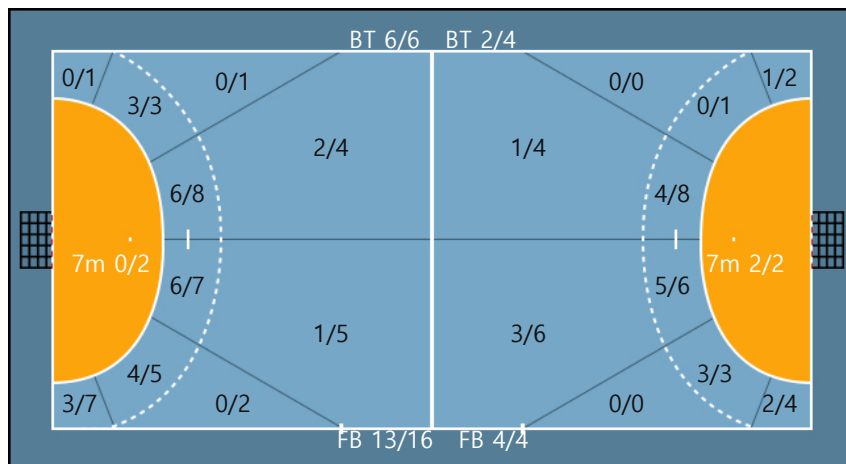

[SK 핸드볼 코리아리그(일반부)]

Shot Distribution

2019. 02. 15 19:00 청주국민생활관

Referees : 구본옥 / 이은하

Technical officer : 강태구 / 홍정호

MVP : 28. 조수연(SK슈가글라이더즈)

SK슈가글라이더즈   25   10 : 10   21   **경남개발공사**
SK슈가글라이더즈

Players

Goals / Shots

1. 이민지 0/0 0/0 0/0 0/0 0/0 0/0 0/0 0/0 0/0	2. 김선화 0/0 0/0 0/1 0/0 0/0 0/0 0/1 0/0 1/1	6. 최수지 0/0 0/0 1/1 0/0 0/0 0/0 0/0 1/2 3/3	7. 김금정 0/0 0/0 0/0 0/0 0/0 0/0 0/0 0/0 0/0	11. 연은영 0/0 0/0 0/0 0/0 0/0 0/0 0/0 0/0 0/0
Missed: 2				
12. 용세라 0/0 0/0 0/0 0/0 0/0 0/0 0/0 0/0 0/0	13. 조아람 0/0 0/1 0/0 0/0 0/0 0/0 1/1 0/0 1/1	17. 김지희 0/0 0/0 0/0 0/0 0/0 0/0 0/0 0/0 0/0	19. 손민지 0/0 0/0 0/0 1/2 0/0 1/1 0/2 2/2 1/1	20. 최지해 0/0 0/0 0/0 0/0 0/0 0/0 0/0 0/0 0/0
Post: 1				
24. 이한솔 0/0 0/0 0/0 0/0 0/0 0/0 0/0 0/0 0/0	27. 이경현 0/0 0/0 0/0 0/0 0/0 0/0 0/0 0/0 0/0	28. 조수연 1/2 1/2 1/2 0/0 0/0 0/0 3/3 0/0 2/3	29. 유소정 2/3 0/0 1/2 0/0 0/0 0/0 1/2 0/0 0/1	
Missed: 1 Blocked: 1 Post: 1 Blocked: 2				

Team

Goals / Shots

Team		
3/5	1/3	3/6
1/2	0/0	1/1
5/9	3/4	8/10

Missed: 3   Post: 2

Blocked: 3

Offense

Defense

Goalkeepers

Goals / Shots

1. 이민지		
1/1	0/0	1/1
0/0	0/0	0/0
0/0	1/1	1/1

12. 용세라		
4/7	0/0	3/4
0/0	0/0	3/5
5/6	0/0	2/6