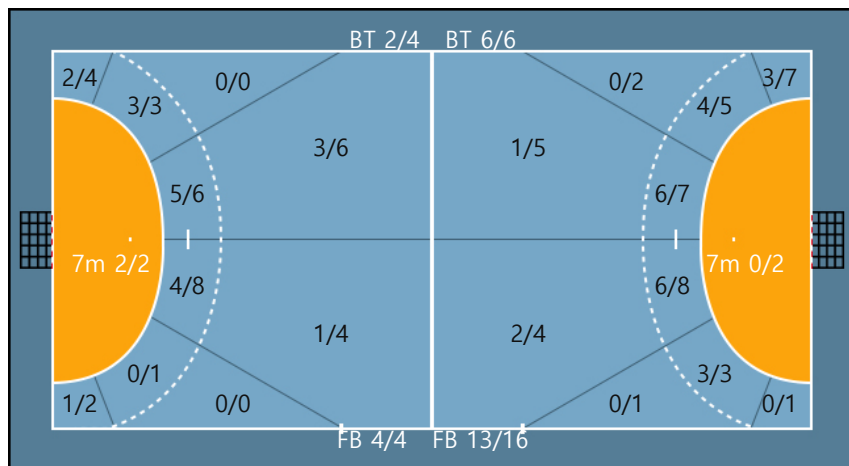

Team

Goals / Shots

Team		
5/8	0/0	4/5
0/0	0/0	3/5
5/6	1/1	3/7

Missed: 1 Post: 3

Blocked: 2

Offense

Defense

Goalkeepers