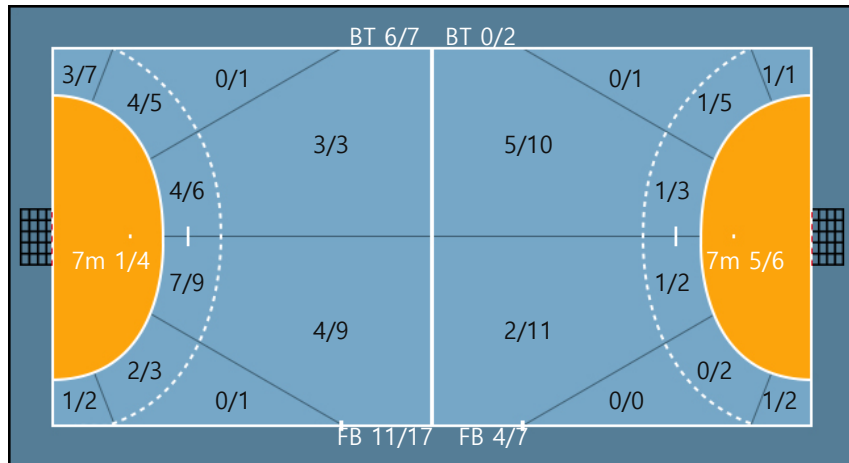

Missed: 1 Post: 1

Blocked: 2

Offense

Defense

Goalkeepers

Goals / Shots

1. 오영란		
1/3	0/0	5/6
0/1	0/0	1/5
3/6	0/2	4/8

16. 조현미		
0/0	0/0	1/1
0/0	0/0	0/0
1/2	0/0	1/2