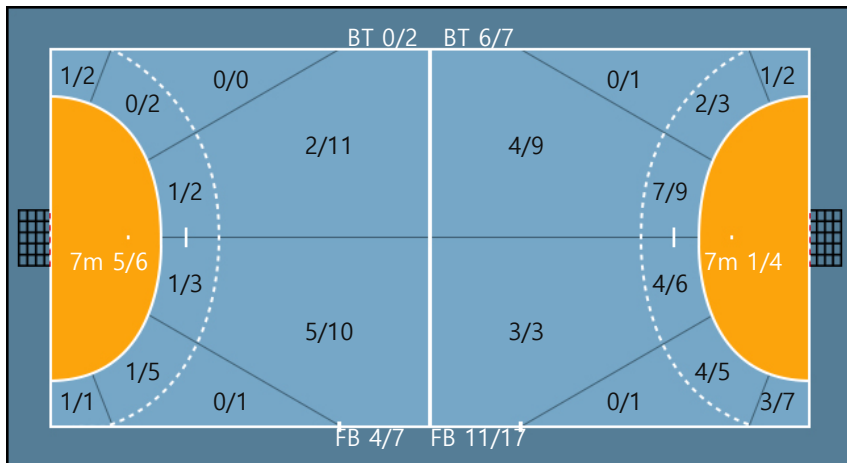

Blocked: 3

Team

Goals / Shots

| Team | | |
|------|-----|------|
| 1/3 | 0/0 | 6/7 |
| 0/1 | 0/0 | 1/5 |
| 4/8 | 0/2 | 5/10 |

Missed: 4 Post: 3

Blocked: 4

Offense

Defense