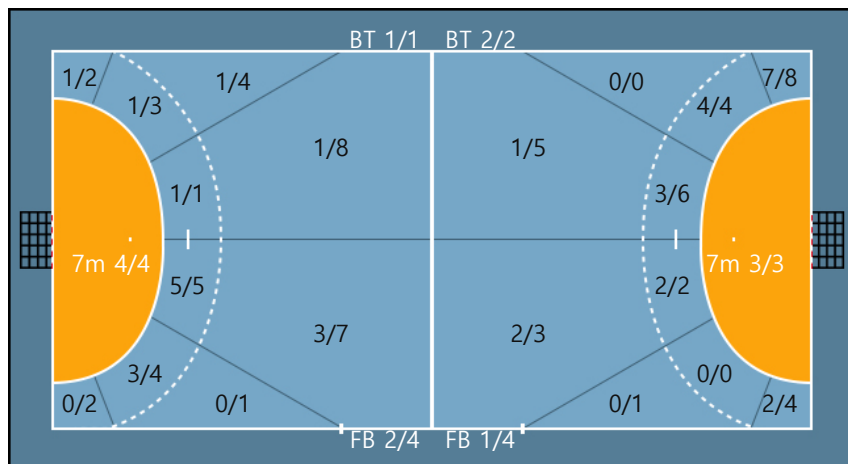

[SK 핸드볼 코리아리그(일반부)]

Shot Distribution

2019. 02. 17 17:00 청주국민생활관

Referees : 이형철 / 이가을
Technical officer : 강태구 / 홍정호
MVP : 9. 정가희(부산시설공단)

컬러풀대구 20 10 : 10 24 부산시설공단

컬러풀대구

Players

Goals / Shots

1. 심현지		
0/0	0/0	0/0
0/0	0/0	0/0
0/0	0/0	0/0

7. 박지원		
0/0	0/0	0/0
1/1	0/0	0/0
0/0	0/0	0/0

10. 송은아		
0/0	0/0	0/0
0/0	0/0	0/0
0/0	0/0	0/0

12. 박소리		
0/0	0/0	0/0
0/0	0/0	0/0
0/0	0/0	0/0

17. 윤지민		
0/0	0/0	0/0
0/0	0/0	0/0
0/0	0/0	0/0

Post: 1 Blocked: 1

19. 원미나		
2/2	0/0	0/0
0/0	0/0	1/2
3/4	0/0	0/0

20. 황은진		
0/0	0/0	0/0
0/0	0/0	0/0
0/0	0/0	0/0

21. 조하람		
0/0	0/0	0/0
0/0	0/0	0/0
2/2	0/0	1/3

22. 노하늘		
0/0	0/0	0/0
0/0	0/0	0/0
0/0	0/0	0/0

23. 김아영		
1/2	0/0	0/0
0/0	0/0	0/0
0/0	0/0	0/1

Missed: 2 Post: 2

Missed: 2

Missed: 1

24. 김혜원		
1/1	0/0	0/0
0/0	0/0	0/0
1/1	0/0	1/1

25. 정유라		
0/1	0/0	0/0
1/2	0/0	1/1
2/3	0/0	2/4

27. 이다현		
0/0	0/0	0/0
0/0	0/0	0/0
0/0	0/0	0/0

Missed: 2 Blocked: 2

Team

Goals / Shots

Team		
4/6	0/0	0/0
2/3	0/0	2/3
8/10	0/0	4/9

Missed: 7 Post: 3

Blocked: 3

Offense

Defense

Goalkeepers

Goals / Shots

1. 심현지		
1/2	0/0	0/0
0/0	0/0	0/0
1/1	0/0	1/1

12. 박소리		
6/6	0/1	2/2
1/2	0/1	3/4
1/4	2/3	6/6