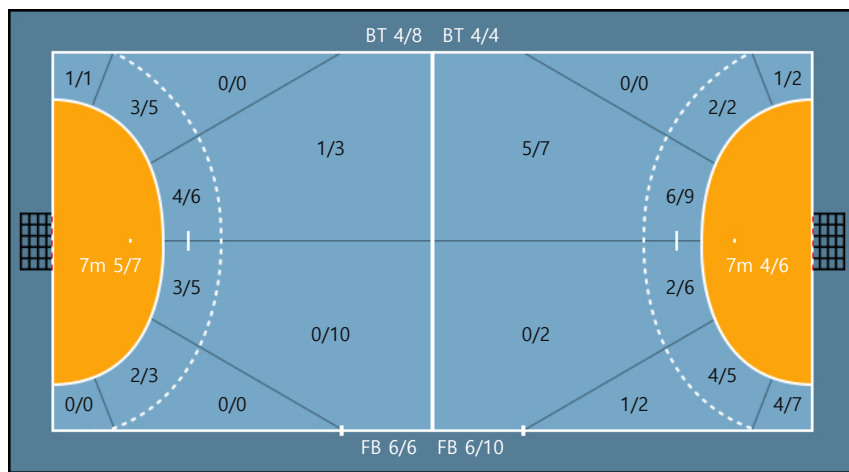

[SK 핸드볼 코리아리그(일반부)]

Shot Distribution

2019. 02. 22 19:00 SK 핸드볼 메인경기장

Referees : 구본욱 / 이은하
Technical officer : 김석주 / 강태구
MVP : 23. 송지은(인천시청)

경남개발공사

19

9 : 18
10 : 11

29

인천시청

경남개발공사

Players

Goals / Shots

2. 김하경		
0/0	1/1	0/0
0/0	0/0	0/0
0/0	0/0	1/1

4. 전나영		
0/0	0/0	1/1
0/0	0/0	0/0
0/0	0/0	0/0

7. 노희경		
0/0	0/0	0/1
0/0	0/0	0/0
0/0	0/1	2/2

9. 김정은		
0/0	0/0	0/0
0/0	0/0	0/0
0/0	0/0	0/0

10. 이선민		
0/0	0/0	0/0
0/0	0/0	0/0
0/0	0/0	0/0

Missed: 1 Post: 1 Blocked: 1

12. 박새영		
0/0	0/0	0/0
0/0	0/0	0/0
0/0	0/0	0/0

13. 허유진		
0/0	0/0	0/0
0/0	0/0	0/0
0/0	0/0	2/3

16. 여지원		
0/0	0/0	0/0
0/0	0/0	0/0
0/0	0/0	0/0

19. 김혜진		
0/0	0/1	1/2
0/0	0/0	0/0
0/0	0/2	0/0

21. 김보은		
0/0	1/1	0/0
0/0	0/0	0/0
1/1	0/2	0/0

Missed: 1 Blocked: 1

22. 강주빈		
0/2	0/0	0/0
4/4	0/0	0/2
3/3	0/0	1/2

24. 이설화		
0/0	0/0	0/0
0/0	0/0	0/0
0/0	0/0	0/0

27. 박하얀		
0/0	0/0	0/0
0/0	0/0	0/1
1/2	0/0	0/0

Post: 1

Post: 1

Team

Goals / Shots

Team		
0/2	2/3	2/4
4/4	0/0	0/3
5/6	0/5	6/8

Missed: 2 Post: 3 Blocked: 2

Offense

Defense

Goalkeepers

Goals / Shots

12. 박새영		
2/2	1/3	3/4
2/5	0/0	3/4
8/10	5/6	5/8

2Min	2 Minute Suspensions	AS	Assists	BS	Block Shots	BT	Breakthroughs	RB	Rebound
DR	Disqualification with report	RC	Red cards	FB	Fast Breaks	G/S	Goals/Shots	BD	Blocked
S/S	Saves/Shots	YC	Yellow cards	ST	Steals	TF	Technical Faults	%	Efficiency