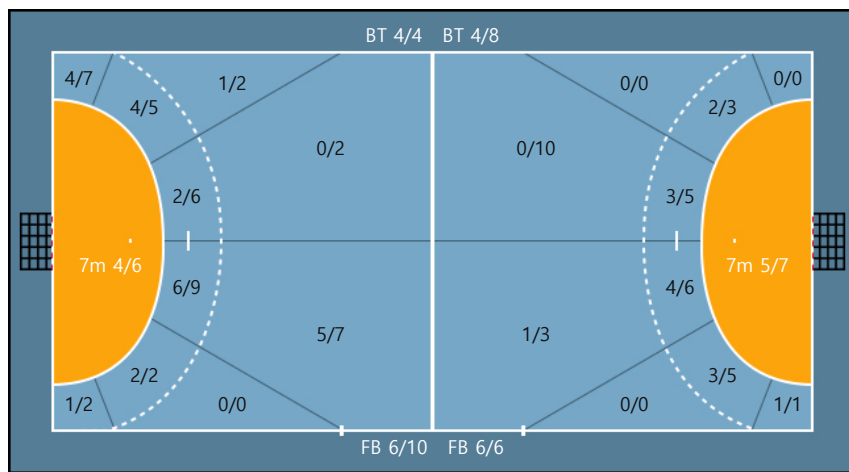

Team

Goals / Shots

Team		
2/2	1/3	3/4
2/5	0/0	3/4
8/10	5/6	5/8

Missed: 4 Post: 2 Blocked: 3

Offense

Defense

Goalkeepers

Goals / Shots