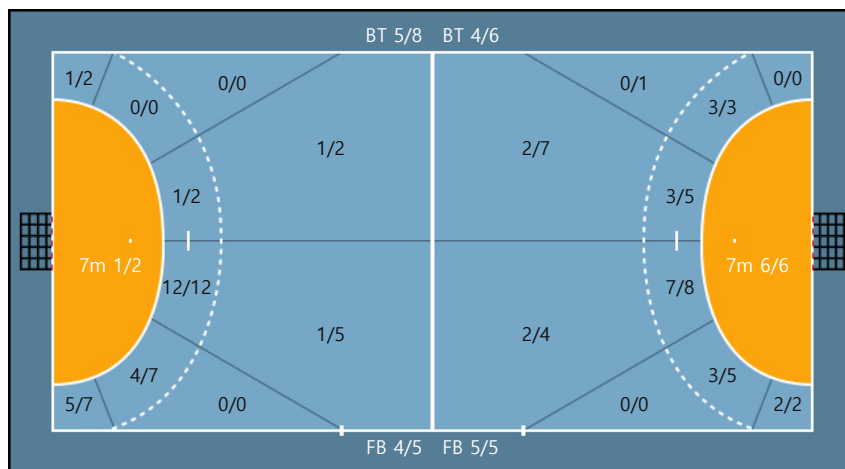

93. 김은경		
0/0	0/0	0/0
0/0	0/0	0/0
0/0	0/0	0/0

Missed: 1

Team

Goals / Shots

Team		
0/0	0/1	1/1
5/6	0/0	1/2
4/8	2/2	13/16

Missed: 3 Post: 0 Blocked: 0

Offense

Defense