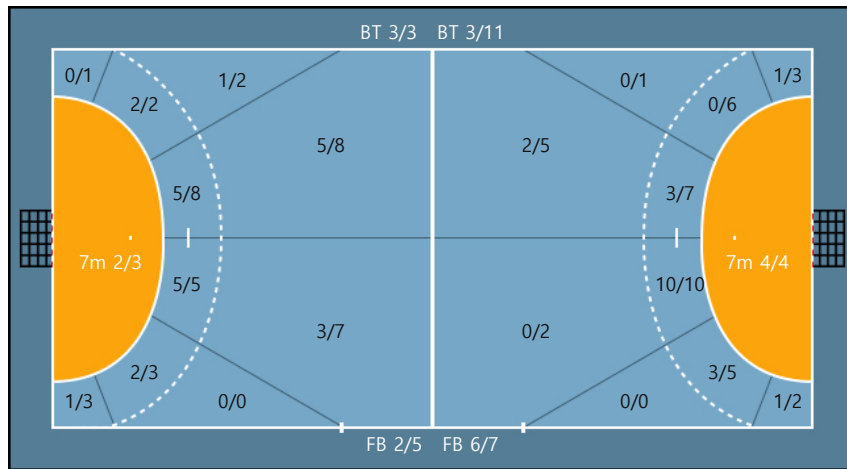

[SK 핸드볼 코리아리그(일반부)]

Shot Distribution

2019. 02. 24 17:00 SK 핸드볼 메인경기장

Referees : 채건수 / 이가을
Technical officer : 강태구 / 홍정호
MVP : 24. 권한나(부산시설공단)

부산시설공단

26

11 : 11
15 : 13

24

삼척시청

부산시설공단

Players

Goals / Shots

3. 함지선		
1/1	0/0	0/0
0/0	0/0	0/1
0/0	0/0	0/0

7. 김수정		
0/0	0/0	0/0
0/0	0/0	0/0
0/0	0/0	1/2

9. 정가희		
0/0	0/0	0/0
0/0	0/0	0/0
0/0	0/0	0/0

11. 류은희		
0/0	0/1	2/2
0/0	0/0	0/0
1/2	0/0	1/3

12. 주희		
0/0	0/0	0/0
0/0	0/0	0/0
0/0	0/0	0/0

Post: 1

Missed: 1 Post: 1

13. 박준희		
0/0	0/0	1/1
1/1	0/0	0/0
0/0	0/0	1/1

16. 노지훈		
0/0	0/0	0/0
0/0	0/0	0/0
0/0	0/0	0/0

17. 심해인		
1/1	0/0	0/0
0/0	0/0	0/1
1/1	0/0	0/0

19. 강은혜		
0/0	0/0	0/0
0/1	0/0	0/0
2/2	0/0	1/1

21. 최지현		
0/0	0/0	0/0
0/0	0/0	0/0
0/0	0/0	0/0

Post: 1

23. 이미경		
0/0	0/0	0/0
1/1	0/0	0/0
2/2	0/0	3/4

24. 권한나		
0/0	0/0	1/1
2/3	0/0	0/0
1/1	1/1	1/2

27. 남영신		
0/0	0/0	0/0
0/0	0/0	0/1
0/0	0/0	0/0

47. 송미영		
0/0	0/0	0/0
0/0	0/0	0/0
0/0	0/0	0/0

99. 케티		
0/0	0/0	0/0
0/0	0/0	0/0
0/0	0/0	0/0

Blocked: 2

Team

Goals / Shots

Team		
2/2	0/1	4/4
4/6	0/0	0/3
7/8	1/1	8/13

Missed: 1 Post: 3 Blocked: 2

Offense

Defense

Goalkeepers

Goals / Shots

12. 주희		
5/6	2/3	1/2
1/2	0/1	1/2
5/8	1/2	4/5

47. 송미영		
1/1	0/0	0/0
1/1	0/0	0/1
0/0	1/1	1/1

2Min	2 Minute Suspensions	AS	Assists	BS	Block Shots	BT	Breakthroughs	RB	Rebound
DR	Disqualification with report	RC	Red cards	FB	Fast Breaks	G/S	Goals/Shots	BD	Blocked
S/S	Saves/Shots	YC	Yellow cards	ST	Steals	TF	Technical Faults	%	Efficiency