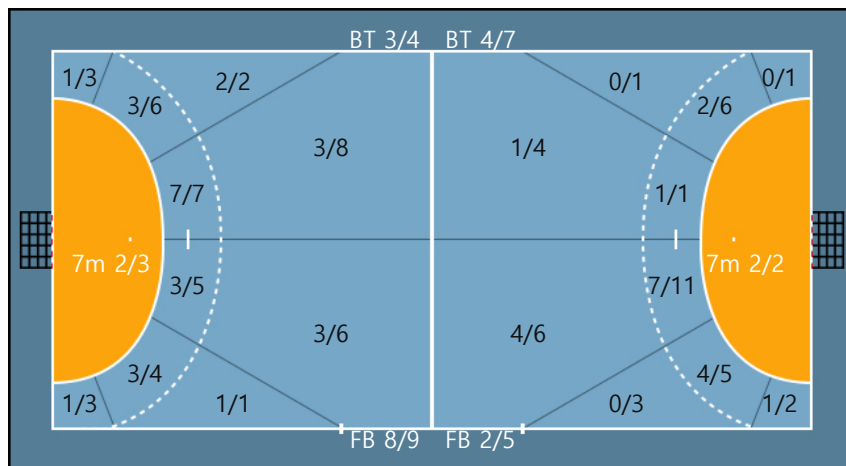

99. 케티		
0/0	0/0	0/0
0/0	0/0	0/0
0/1	0/0	0/2

Missed: 1

Team

Goals / Shots

Team		
7/8	0/2	4/5
2/5	0/0	1/1
7/11	1/1	7/11

Missed: 2 Post: 2

Blocked: 1

Offense