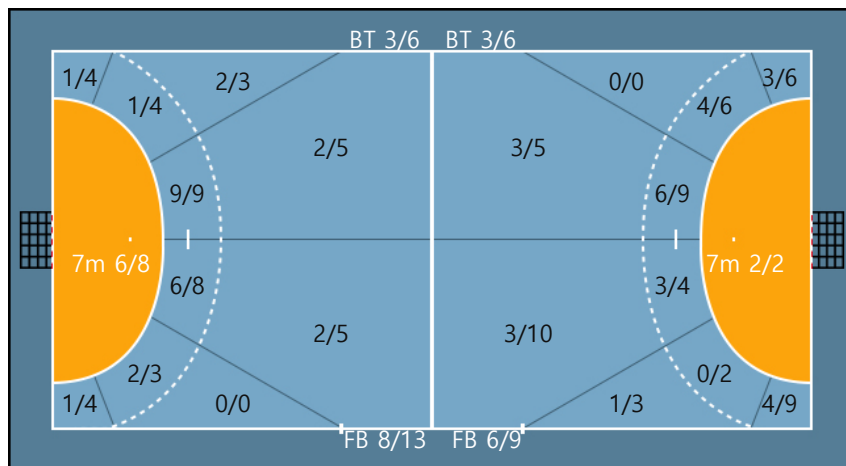

Team

Goals / Shots

Team		
5/7	0/0	9/9
0/0	0/0	1/5
10/13	2/3	5/11

Missed: 5 Post: 0

Blocked: 0

Offense

Defense

Goalkeepers