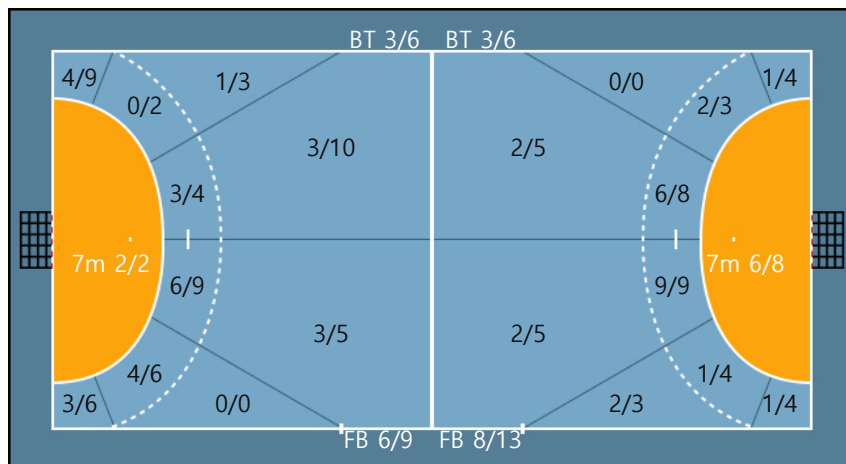

[SK 핸드볼 코리아리그(일반부)]

Shot Distribution

2019. 03. 02 18:00 SK 핸드볼 메인경기장

Referees : 이형철 / 이가을

Technical officer : 심경섭 / 홍정호

MVP : 29. 유소정(SK슈가글라이더즈)

SK슈가글라이더즈   32   14 : 13   29   **서울시청**
서울시청

Players

Goals / Shots

1. 손민지 0/0 0/0 0/0 0/0 0/0 0/0 0/0 0/0 0/0 Missed: 1	2. 송지영 1/1 0/0 1/3 0/0 0/0 0/0 0/1 0/0 0/1	6. 송해림 0/0 1/1 1/1 1/1 0/0 1/1 2/4 0/0 2/2 Missed: 2 Post: 2	7. 강다혜 0/1 0/0 0/0 0/0 0/0 0/1 3/4 0/1 1/1 Post: 1 Blocked: 1	9. 김이슬 0/0 0/0 0/0 0/0 0/0 0/0 1/1 0/0 0/0
11. 윤미정 0/0 0/0 0/0 0/0 0/0 0/0 0/0 0/0 0/0	14. 이수민 0/0 0/0 0/0 0/0 0/0 0/0 0/0 0/0 0/0	16. 나혜린 0/0 0/0 0/0 0/0 0/0 0/0 0/0 0/0 0/0	17. 김선해 0/0 0/0 0/0 0/0 0/0 0/0 1/2 1/1 0/0	18. 정소영 0/0 0/0 1/1 0/1 0/0 0/0 1/1 0/0 1/2 Missed: 1 Blocked: 1
19. 양새슬 0/0 0/0 0/0 0/1 0/0 1/1 1/1 1/1 0/2	23. 이지은 0/0 0/0 0/0 0/0 0/0 0/0 0/0 1/1 0/0	27. 이혜리 0/0 0/0 0/0 0/0 0/0 0/0 0/0 0/0 0/0	29. 윤예진 0/0 0/0 0/0 0/0 0/0 0/0 2/4 2/2 1/2 Missed: 1	93. 김은경 0/0 0/0 0/0 0/0 0/0 0/0 0/0 0/0 0/0

Team Goals / Shots

Team	BT	FB	7m
SK슈가글라이더즈	1/2	1/1	3/5
서울시청	1/3	0/0	2/3
Total	11/18	5/6	5/10

Missed: 5   Post: 3
Blocked: 2

Offense

Defense

Goalkeepers Goals / Shots

Goalkeeper	BT	FB	7m
1. 손민지	5/6	0/0	7/7
16. 나혜린	0/0	0/0	0/4
Total	10/13	1/2	3/9

Goalkeeper	BT	FB	7m
16. 나혜린	0/1	0/0	2/2
1. 손민지	0/0	0/0	0/0
Total	0/0	1/1	2/2