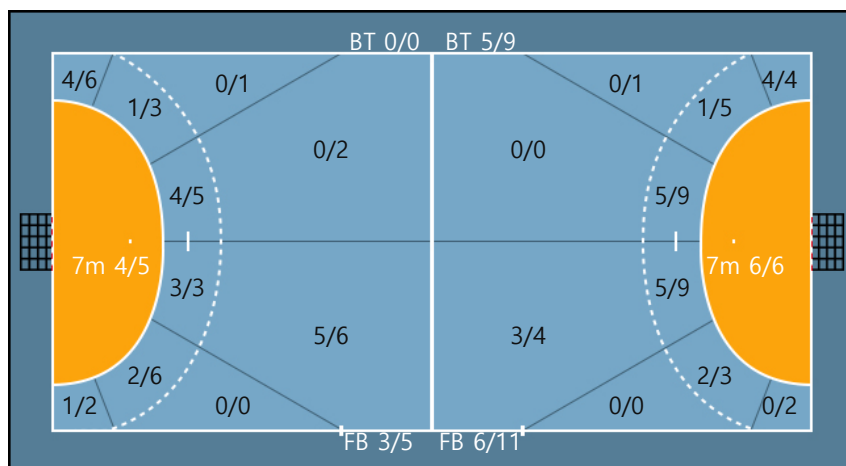

[SK 핸드볼 코리아리그(일반부)]

Shot Distribution

2019. 03. 03 18:00 SK 핸드볼 메인경기장

Referees : 이형철 / 조용현
Technical officer : 김석주 / 홍정호
MVP : 21. 조하랑(컬러폴대구)

경남개발공사

24

12 : 9
12 : 17

26

컬러폴대구

경남개발공사

Players

Goals / Shots

2. 김하경		
1/1	0/0	1/1
1/1	0/0	0/0
0/0	1/1	1/1

4. 전나영		
0/1	0/0	0/0
0/0	0/0	0/0
0/0	0/0	1/2

7. 노희경		
0/0	0/0	0/0
0/0	0/0	0/0
1/1	0/0	0/0

9. 김정은		
1/1	0/0	0/0
0/0	0/0	0/0
2/2	0/0	0/0

10. 이선민		
0/0	0/0	0/0
0/0	0/0	0/0
0/0	0/0	0/0

11. 김진이		
0/0	0/0	1/2
0/0	0/0	0/2
0/0	1/2	0/0

12. 박새영		
0/0	0/0	0/0
0/0	0/0	0/0
0/0	0/0	0/0

13. 허유진		
0/0	0/0	0/0
0/0	0/0	0/0
0/0	0/0	0/1

14. 김주영		
0/0	0/0	0/0
0/0	0/0	0/0
0/0	0/0	0/0

16. 여지원		
0/0	0/0	0/0
0/0	0/0	0/0
0/0	0/0	0/0

Missed: 1 Blocked: 1

Post: 1

19. 김혜진		
0/0	0/0	0/0
0/0	0/0	0/0
1/2	1/1	1/1

21. 김보은		
1/1	0/0	0/0
0/1	0/0	0/0
0/0	0/0	2/3

22. 강주빈		
2/2	0/0	0/0
0/0	0/0	0/0
1/1	0/0	1/1

24. 이설화		
0/0	0/0	0/0
0/0	0/0	0/0
0/0	0/0	0/0

27. 박하얀		
0/0	0/0	0/0
0/0	0/0	0/0
1/1	0/0	1/1

Missed: 1

Post: 1

Missed: 1

Team

Goals / Shots

Team		
5/6	0/0	2/3
1/2	0/0	0/2
6/7	3/4	7/10

Missed: 3 Post: 2

Blocked: 1

Offense

Defense

Goalkeepers

Goals / Shots

12. 박새영		
3/6	0/0	2/5
0/0	0/0	1/4
10/12	1/1	7/10

16. 여지원		
0/0	0/0	0/0
0/0	0/0	0/0
1/1	0/0	1/1