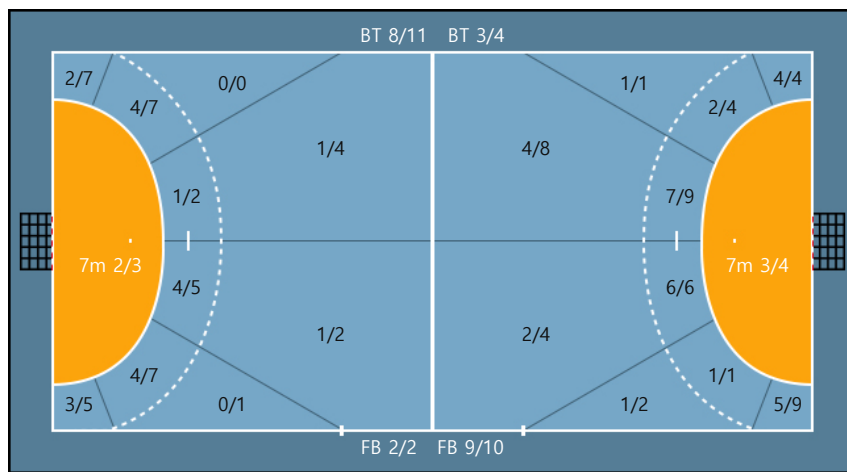

Post: 1 Blocked: 2

Team

Goals / Shots

Team		
3/3	0/0	2/3
4/7	0/2	2/3
5/10	3/4	3/6

Missed: 3 Post: 2 Blocked: 5

Offense

Defense

Goalkeepers