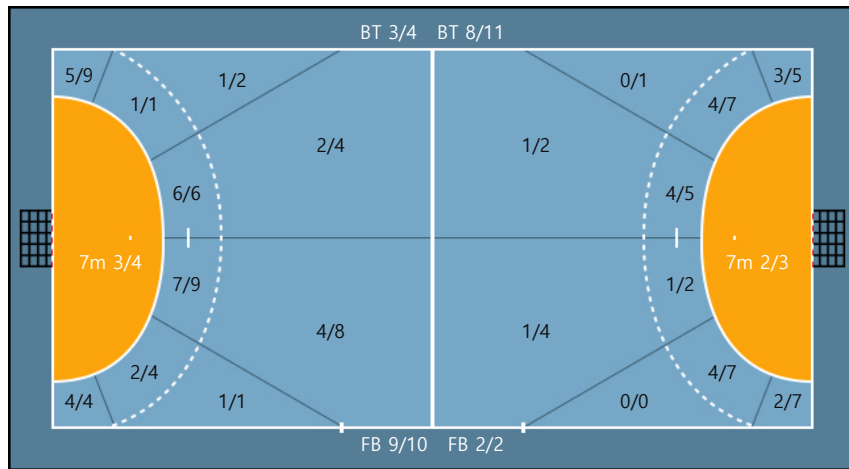

Missed: 1 Post: 1

Team

Goals / Shots

Team		
5/7	0/0	5/7
7/11	0/0	2/2
5/7	4/5	8/10

Missed: 1 Post: 2 Blocked: 2

Offense

Defense

Goalkeepers