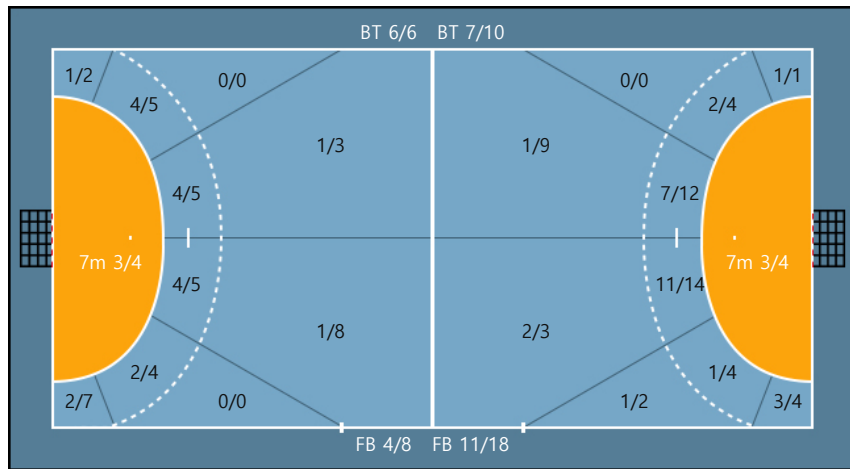

[SK 핸드볼 코리아리그(일반부)]

Shot Distribution

2019. 03. 15 16:10 청주국민생활관

Referees : 채건수 / 이은하
Technical officer : 김석주 / 강태구
MVP : 29. 유소정(SK슈가글라이더즈)

SK슈가글라이더즈   **32**   19 : 10   **22**   **광주도시공사**
13 : 12

Players

Goals / Shots

1. 우하림		
0/0	0/0	0/0
0/0	0/0	0/0
0/0	0/0	0/0

7. 윤예빈		
0/0	0/0	0/0
0/0	0/0	0/0
0/0	0/0	0/0

9. 서아루		
1/1	1/1	0/0
0/0	0/0	0/1
2/3	0/1	0/0

17. 권민지		
0/0	0/0	0/0
0/0	0/0	0/0
0/0	0/0	0/0

18. 한승미		
0/0	0/0	0/0
0/0	0/0	0/0
0/0	0/0	1/1

Blocked: 3

20. 김지혜		
0/0	0/0	0/0
0/0	0/0	0/0
0/0	0/1	1/1

21. 김금순		
0/0	0/0	1/1
0/0	0/0	0/0
0/1	1/1	1/1

22. 신려진		
0/0	0/0	0/0
0/0	0/0	0/0
0/0	0/0	0/0

23. 김주경		
0/0	0/0	1/1
0/0	0/0	1/2
0/0	1/1	0/1

24. 최지혜		
1/1	0/0	2/2
1/1	0/0	1/2
0/0	0/0	2/3

Missed: 1 Post: 1 Blocked: 3

Missed: 1 Blocked: 1

Blocked: 1

29. 김지현		
0/0	0/0	0/0
0/1	0/0	0/1
3/5	0/0	0/3

88. 박조은		
0/0	0/0	0/0
0/0	0/0	0/0
0/0	0/0	0/0

Missed: 1 Post: 1

Team

Goals / Shots

Team		
2/2	1/1	4/4
1/2	0/0	2/6
5/9	2/4	5/10

Missed: 3 Post: 2 Blocked: 8

Offense

Defense

Goalkeepers

Goals / Shots

1. 우하림		
0/0	0/0	0/0
0/0	0/0	1/1
0/0	1/1	2/3

88. 박조은		
2/3	0/0	7/8
0/4	0/0	3/4
3/7	3/5	10/14

2Min	2 Minute Suspensions	AS	Assists	BS	Block Shots	BT	Breakthroughs	RB	Rebound
DR	Disqualification with report	RC	Red cards	FB	Fast Breaks	G/S	Goals/Shots	BD	Blocked
S/S	Saves/Shots	YC	Yellow cards	ST	Steals	TF	Technical Faults	%	Efficiency