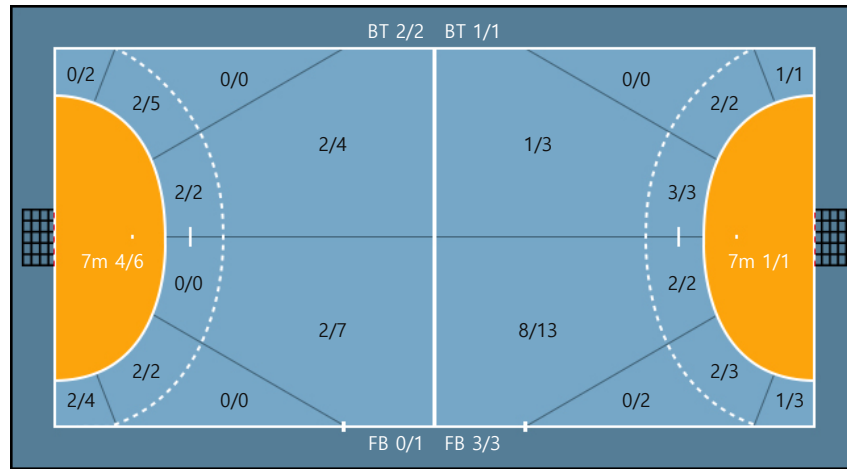

정일여자중학교

Players

Goals / Shots

7. 박시현		
0/0	0/0	0/0
0/0	0/0	0/0
0/0	0/0	0/0

8. 이상미		
0/0	0/1	0/0
0/0	0/0	0/0
0/2	0/0	0/0

9. 이태은		
0/0	0/0	1/1
0/0	0/0	1/1
1/1	0/0	0/0

10. 조유진		
0/0	0/0	0/0
0/0	0/0	0/0
0/0	0/0	0/0

11. 조민서		
0/0	0/0	0/0
0/0	0/0	1/1
1/1	1/1	0/1

Post: 1

Missed: 1

12. 김혜진		
0/0	0/0	0/0
0/0	0/0	0/0
0/0	0/0	0/0

14. 황수미		
2/3	0/0	0/0
0/1	0/0	1/1
2/2	0/0	1/2

16. 김채현		
0/0	0/0	0/0
0/0	0/0	0/0
0/0	0/0	0/0

17. 김의진		
0/0	0/0	0/0
0/0	0/0	0/0
0/0	0/0	1/1

18. 박새롬		
0/0	0/0	0/0
0/0	0/0	0/1
0/1	1/1	2/2

Missed: 3 Post: 2

Team

Goals / Shots

Team		
2/3	0/1	1/1
0/1	0/0	3/4
4/7	2/2	4/6

Missed: 4 Post: 3 Blocked: 0

Offense

Defense

Goalkeepers

Goals / Shots

16. 김채현		
2/2	0/2	8/9
2/4	1/1	0/0
3/4	3/6	2/2

2Min	2 Minute Suspensions	AS	Assists	BS	Block Shots	BT	Breakthroughs	RB	Rebound
DR	Disqualification with report	RC	Red cards	FB	Fast Breaks	G/S	Goals/Shots	BD	Blocked
S/S	Saves/Shots	YC	Yellow cards	ST	Steals	TF	Technical Faults	%	Efficiency