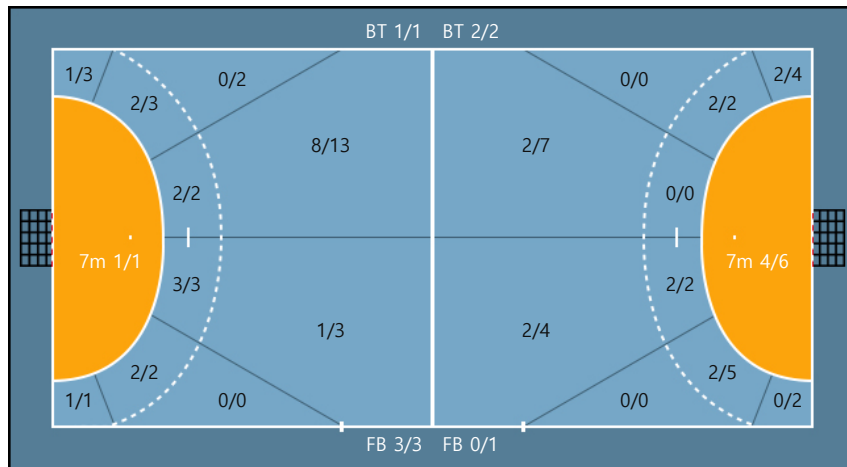

[제1회 대한핸드볼협회장배 전국중고등선수권대회(중등부)]

Shot Distribution

2019. 03. 21 14:10 무안스포츠파크

Referees :

Technical officer :

MVP : -

정일여자중학교

16

7 : 8
9 : 13

21

용산중학교

용산중학교

Players

Goals / Shots

1. 조민주		
0/0	0/0	0/0
0/0	0/0	0/0
0/0	0/0	0/0

2. 강민채		
0/0	0/0	0/0
0/0	0/0	0/0
0/0	0/0	0/0

3. 김효진		
0/0	0/0	0/0
0/0	0/0	0/0
0/0	0/0	0/0

5. 김주현		
0/0	0/0	0/0
0/0	0/0	0/0
0/0	0/0	2/2

7. 유영주		
0/0	0/0	0/0
0/0	0/0	0/0
1/1	1/2	0/0

10. 권효주		
2/2	0/0	1/1
0/0	0/0	0/0
1/1	0/0	0/0

15. 이예윤		
0/0	0/0	0/0
0/0	0/0	0/0
0/0	0/0	0/0

17. 김민진		
0/0	0/2	2/2
0/0	1/1	0/0
0/0	1/2	0/0

19. 서혜령		
0/0	0/0	0/0
0/0	0/0	0/0
0/0	0/0	0/0

23. 이해원		
0/0	0/0	5/6
2/4	0/0	0/0
1/2	1/2	0/0

Blocked: 2

Missed: 1

Missed: 2 Blocked: 1

Team

Goals / Shots

Team		
2/2	0/2	8/9
2/4	1/1	0/0
3/4	3/6	2/2

Missed: 3 Post: 0 Blocked: 3

Offense

Defense

Goalkeepers

Goals / Shots

1. 조민주		
2/3	0/1	1/1
0/1	0/0	3/4
4/7	2/2	4/6

2Min	2 Minute Suspensions	AS	Assists	BS	Block Shots	BT	Breakthroughs	RB	Rebound
DR	Disqualification with report	RC	Red cards	FB	Fast Breaks	G/S	Goals/Shots	BD	Blocked
S/S	Saves/Shots	YC	Yellow cards	ST	Steals	TF	Technical Faults	%	Efficiency