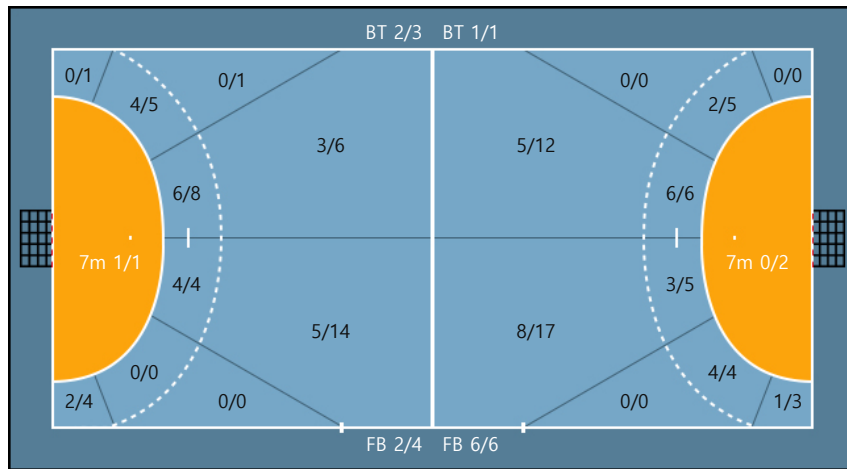

[제1회 대한핸드볼협회장배 전국중고등선수권대회(중등부)]

Shot Distribution

2019. 03. 21 15:20 무안스포츠파크

Referees :

Technical officer :

MVP : -

무안북중학교

29

14 : 12
15 : 14

26

광운중학교

광운중학교

Players

Goals / Shots

1. 박규욱		
0/0	0/0	0/0
0/0	0/0	0/0
0/0	0/0	0/0

3. 서민재		
0/0	0/0	0/0
0/0	0/0	2/2
0/0	0/0	0/1

8. 김연준		
2/2	0/0	1/1
0/1	0/0	1/1
0/0	1/1	1/1

9. 최영빈		
0/0	0/0	0/0
0/0	0/0	0/0
0/0	0/0	0/0

10. 유민형		
0/0	0/0	0/0
0/0	0/0	0/0
0/0	0/0	0/0

Missed: 1 Post: 1

11. 정두영		
0/0	0/0	0/0
0/0	0/0	0/0
0/0	0/0	0/0

13. 이건영		
2/2	0/0	2/2
1/1	0/0	2/3
5/5	0/2	1/1

16. 강수빈		
0/0	0/0	0/0
0/0	0/0	0/0
0/0	0/0	0/0

19. 황성현		
0/0	0/0	0/0
0/0	0/0	0/0
0/0	0/0	0/0

20. 박창진		
0/0	0/0	0/0
0/0	0/0	0/0
0/0	0/0	0/0

Missed: 3 Post: 3 Blocked: 3

Missed: 2

22. 김상혁		
2/2	0/1	0/0
0/1	0/0	0/0
2/2	0/0	1/1

30. 이휘문		
0/0	0/0	0/0
0/0	0/0	0/0
0/0	0/0	0/0

35. 오정민		
0/0	0/0	0/0
0/0	0/0	0/0
0/0	0/0	0/0

Missed: 1

Missed: 1

Team

Goals / Shots

Team		
6/6	0/1	3/3
1/3	0/0	5/6
7/7	1/3	3/4

Missed: 8 Post: 4 Blocked: 3

Offense

Defense

Goalkeepers

Goals / Shots

16. 강수빈		
4/4	3/4	2/3
1/4	0/1	7/12
6/6	0/1	6/9

2Min	2 Minute Suspensions	AS	Assists	BS	Block Shots	BT	Breakthroughs	RB	Rebound
DR	Disqualification with report	RC	Red cards	FB	Fast Breaks	G/S	Goals/Shots	BD	Blocked
S/S	Saves/Shots	YC	Yellow cards	ST	Steals	TF	Technical Faults	%	Efficiency