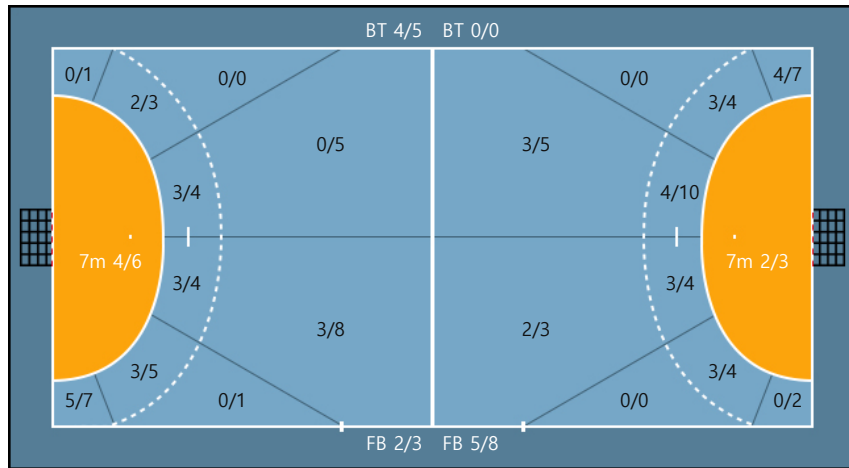

Goals / Shots

Team		
3/6	2/3	5/7
0/2	0/0	1/2
3/4	5/6	4/6

Missed: 4 Post: 4 Blocked: 2

Offense

Defense

Goalkeepers

Goals / Shots

12. 정우영		
2/5	0/0	10/11
3/5	0/1	1/2
3/4	1/3	4/6