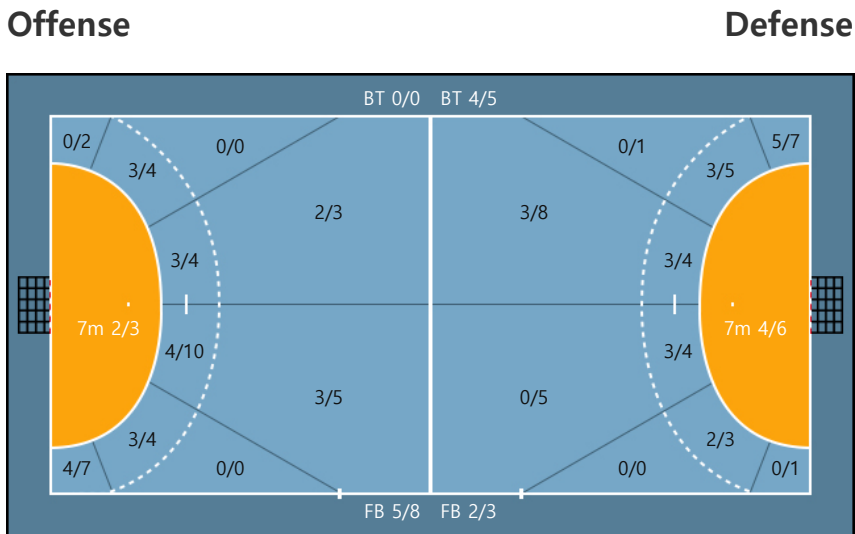

[제1회 대한핸드볼협회장배 전국중고등선수권대회(고등부)]

Shot Distribution

2019. 03. 21 14:30 초당대 체육관

Referees : 서호영

Technical officer :

MVP : -

고려대학교사범대학부속고등학교   10 : 12   **24**   **경원고등학교**
23   13 : 12

경원고등학교

Players
Goals / Shots

8. 강승윤 0/0 0/0 0/0 0/0 0/0 0/0 0/0 0/0 0/0	9. 김건주 0/0 0/0 2/2 1/1 0/0 0/0 1/1 0/0 0/0	11. 김수환 0/0 0/0 0/0 0/0 0/0 0/0 0/0 0/0 0/0	13. 윤연수 0/0 0/0 1/1 0/0 0/0 1/1 1/1 0/0 3/3 Post: 1 Blocked: 1	18. 정진욱 0/0 0/0 2/2 0/0 0/0 0/0 0/0 0/0 0/0 Missed: 2
19. 황성규 0/0 0/0 0/0 0/0 0/0 0/0 0/0 0/0 0/1	22. 이시헌 1/2 0/0 3/3 1/2 0/0 0/1 0/1 0/1 0/0	23. 김학성 1/2 0/0 1/2 1/1 0/1 0/0 0/0 1/1 0/0	24. 최준혁 0/0 0/0 1/1 0/1 0/0 0/0 0/0 0/1 0/0	32. 이준승 0/0 0/0 0/0 0/0 0/0 0/0 0/0 0/0 0/0
33. 신준영 0/1 0/0 0/0 0/0 0/0 0/0 1/1 0/0 1/2 Missed: 2	66. 박연우 0/0 0/0 0/0 0/0 0/0 0/0 0/0 0/0 0/0	99. 김승현 0/0 0/0 0/0 0/0 0/0 0/0 0/0 0/0 0/0		

Team
Goals / Shots

Team		
2/5	0/0	10/11
3/5	0/1	1/2
3/4	1/3	4/6

Missed: 4   Post: 1   Blocked: 1

Goalkeepers
Goals / Shots

66. 박연우		
0/0	0/0	1/1
0/0	0/0	0/0
0/0	0/0	0/0
99. 김승현		
3/6	2/3	4/6
0/2	0/0	1/2
3/4	5/6	4/6

2Min	2 Minute Suspensions	AS	Assists	BS	Block Shots	BT	Breakthroughs	RB	Rebound
DR	Disqualification with report	RC	Red cards	FB	Fast Breaks	G/S	Goals/Shots	BD	Blocked
S/S	Saves/Shots	YC	Yellow cards	ST	Steals	TF	Technical Faults	%	Efficiency