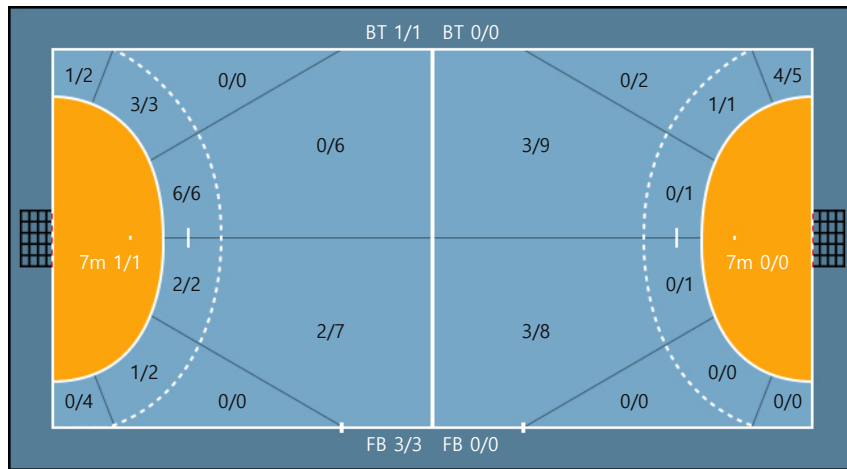

Missed: 3 Post: 2

Team

Goals / Shots

Team		
1/2	1/2	2/3
2/4	0/0	0/1
2/2	2/4	7/8

Missed: 3 Post: 5 Blocked: 0

**Offense**

**Defense**

Goalkeepers