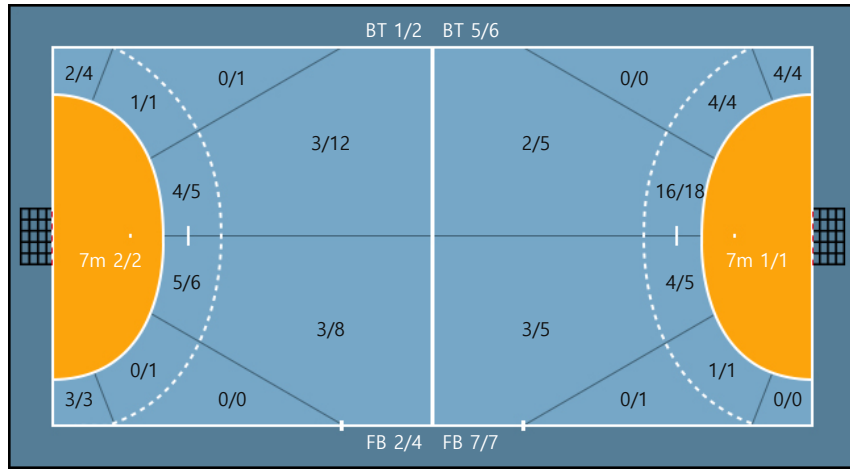

[2019년 대한핸드볼협회장배 전국중고등선수권대회(중등부)]

Shot Distribution

2019. 03. 20 13:30 무안스포츠파크

Referees :
Technical officer :
MVP : -

조선대학교부속중학교   **35**   14 : 12   **23**   **광운중학교**
21 : 11

Players
Goals / Shots

1. 박규욱		
0/0	0/0	0/0
0/0	0/0	0/0
0/0	0/0	0/0

3. 서민재		
0/0	0/0	0/0
0/0	0/0	1/1
1/1	0/0	0/0

8. 김연준		
0/0	0/0	0/0
0/1	0/0	1/1
1/1	1/1	2/2

9. 최영빈		
0/0	0/0	0/0
0/0	0/0	0/0
0/0	0/0	0/0

10. 유민형		
0/0	0/0	0/0
0/0	0/0	0/0
0/0	0/0	0/0

Post: 1

11. 정두영		
0/0	0/0	0/0
0/0	0/0	0/0
0/0	0/0	0/0

13. 이건영		
3/3	0/0	4/4
1/1	0/3	1/1
0/0	0/0	1/1

16. 강수빈		
0/0	0/0	0/0
0/0	0/0	0/0
0/0	0/0	0/0

19. 황성현		
1/2	0/0	0/0
0/0	0/1	0/0
0/0	1/1	0/0

20. 박창진		
0/0	0/0	0/0
0/0	0/0	0/0
0/0	0/0	0/0

Missed: 1

Missed: 3 Blocked: 1

Post: 2

22. 김상혁		
0/0	0/1	2/2
0/0	0/0	0/0
0/0	0/0	0/0

30. 이휘문		
0/0	0/0	0/0
0/0	0/1	0/1
1/1	0/0	0/0

35. 오정민		
0/0	0/0	0/0
0/0	0/0	0/0
0/0	1/2	0/0

Missed: 2

Missed: 1

Team
Goals / Shots

Team		
4/5	0/1	6/6
1/2	0/5	3/4
3/3	3/4	3/3

Missed: 7 Post: 3 Blocked: 1

Offense

Defense

Goalkeepers
Goals / Shots

16. 강수빈		
2/2	3/3	5/5
3/3	0/3	3/4
9/9	1/1	9/9

2Min	2 Minute Suspensions	AS	Assists	BS	Block Shots	BT	Breakthroughs	RB	Rebound
DR	Disqualification with report	RC	Red cards	FB	Fast Breaks	G/S	Goals/Shots	BD	Blocked
S/S	Saves/Shots	YC	Yellow cards	ST	Steals	TF	Technical Faults	%	Efficiency