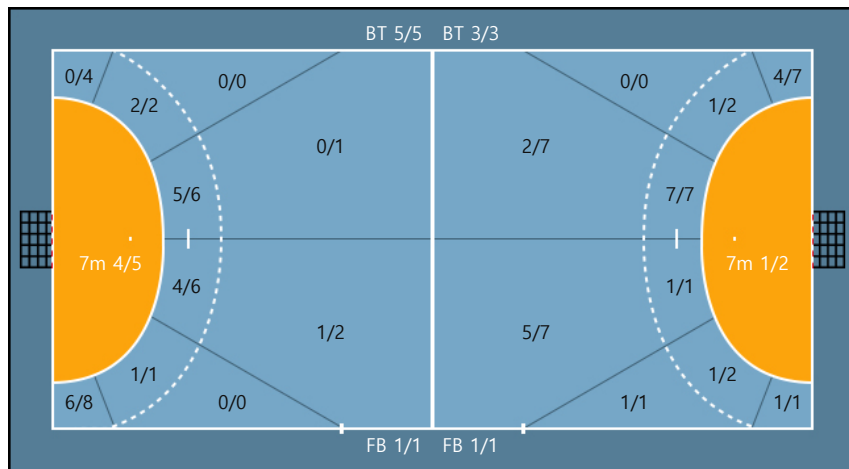

[2019년 대한핸드볼협회장배 전국중고등선수권대회(고등부)]

Shot Distribution

2019. 03. 20 14:30 초당대 체육관

Referees :
Technical officer :
MVP : -

삼척여자고등학교   **23**   12 : 13   **24**   **일신여자고등학교**
삼척여자고등학교

Players
Goals / Shots

7. 우예린		
0/0	0/0	0/0
0/0	0/0	0/0
0/0	0/0	0/0

11. 김탁연		
1/1	0/0	1/2
0/0	0/0	0/0
2/3	1/1	2/2

12. 양채연		
0/0	0/0	0/0
0/0	0/0	0/0
0/0	0/0	0/0

17. 김설희		
0/0	0/0	0/0
0/0	0/0	0/0
0/0	0/0	1/1

19. 김예림		
1/1	0/0	0/0
1/1	0/0	0/0
3/3	0/0	0/0

Missed: 1

20. 조은빈		
1/2	0/0	0/0
0/0	0/0	0/0
2/3	0/0	3/4

21. 유혜정		
0/0	0/0	0/0
0/0	0/1	0/0
2/2	0/0	1/1

31. 김가영		
0/0	0/0	1/1
0/3	0/0	0/1
0/0	0/0	0/0

Missed: 1 Blocked: 1

Blocked: 1

Team
Goals / Shots

Team		
3/4	0/0	2/3
1/4	0/1	0/1
9/11	1/1	7/8

Missed: 2 Post: 0 Blocked: 2

Offense

Defense

Goalkeepers
Goals / Shots

12. 양채연		
5/6	0/0	3/8
1/1	0/0	2/3
4/5	1/2	8/8

2Min	2 Minute Suspensions	AS	Assists	BS	Block Shots	BT	Breakthroughs	RB	Rebound
DR	Disqualification with report	RC	Red cards	FB	Fast Breaks	G/S	Goals/Shots	BD	Blocked
S/S	Saves/Shots	YC	Yellow cards	ST	Steals	TF	Technical Faults	%	Efficiency