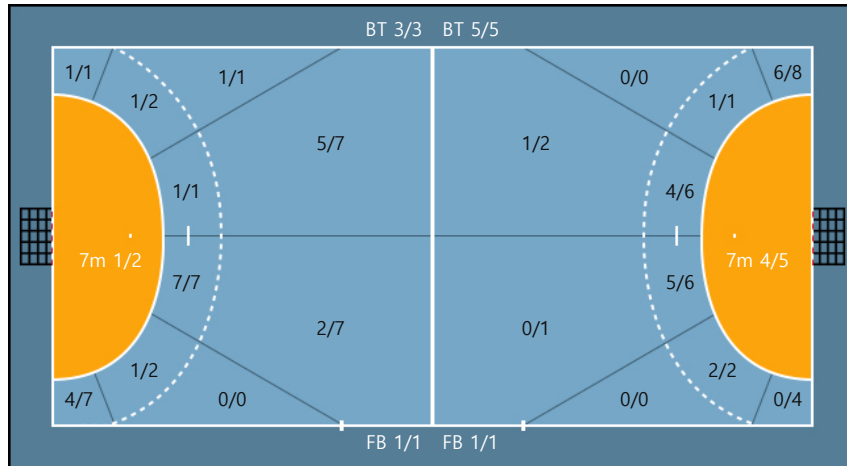

[2019년 대한핸드볼협회장배 전국중고등선수권대회(고등부)]

Shot Distribution

2019. 03. 20 14:30 초당대 체육관

Referees :
Technical officer :
MVP : -

삼척여자고등학교 23 12 : 13 24 일신여자고등학교
일신여자고등학교

Players
Goals / Shots

11. 최한솔 1/1 0/0 0/2 1/1 0/0 0/1 1/1 1/1 3/3	12. 이현정 0/0 0/0 0/0 0/0 0/0 0/0 0/0 0/0 0/0	13. 최선영 0/0 0/0 0/0 0/0 0/0 0/0 0/0 0/0 0/0	14. 고현서 0/0 0/0 0/0 0/0 0/0 0/0 0/0 0/0 0/0	16. 이민영 0/0 0/0 0/0 0/0 0/0 0/0 0/0 0/0 0/0
17. 연지현 0/1 0/0 0/0 0/0 0/0 0/0 2/2 0/0 1/1	18. 황인선 2/2 0/0 0/0 0/0 0/0 0/0 0/0 0/0 1/1	20. 오미현 0/0 0/0 0/0 0/0 0/0 0/0 0/0 0/0 0/0	21. 구은미 0/0 0/0 0/0 0/0 0/0 0/0 0/0 0/0 0/0	22. 신민희 0/0 0/0 2/4 0/0 0/0 2/2 0/1 0/0 1/1
23. 이현아 0/0 0/0 0/0 0/0 0/0 0/0 0/0 0/0 0/0	24. 신현진 1/1 0/0 0/0 0/0 0/0 0/0 0/0 0/0 1/1	27. 황인경 0/0 0/0 0/0 0/0 0/0 0/0 0/0 0/0 0/0	31. 윤주나 0/0 0/0 0/0 0/0 0/0 0/0 0/0 0/0 0/0	33. 김한령 1/1 0/0 1/2 0/0 0/0 0/0 1/1 0/1 1/1
77. 김단비 0/0 0/0 0/0 0/0 0/0 0/0 0/0 0/0 0/0	Missed: 2			Missed: 2

Team
Goals / Shots

Team	5/6	0/0	3/8
	1/1	0/0	2/3
	4/5	1/2	8/8

Missed: 4 Post: 0 Blocked: 0

Offense

Defense

Goalkeepers
Goals / Shots

12. 이현정	2/3	0/0	1/2
	0/2	0/0	0/1
	2/3	1/1	5/6
16. 이민영	1/1	0/0	1/1
	1/2	0/1	0/0
	7/8	0/0	2/2

2Min	2 Minute Suspensions	AS	Assists	BS	Block Shots	BT	Breakthroughs	RB	Rebound
DR	Disqualification with report	RC	Red cards	FB	Fast Breaks	G/S	Goals/Shots	BD	Blocked
S/S	Saves/Shots	YC	Yellow cards	ST	Steals	TF	Technical Faults	%	Efficiency