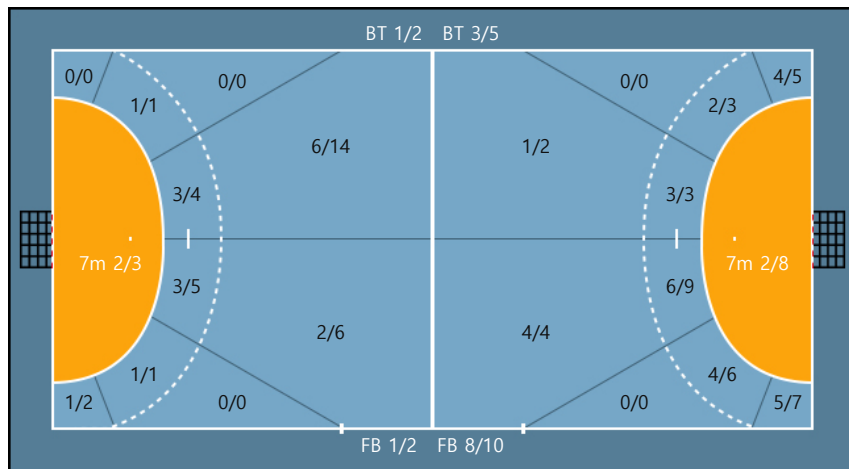

[2019년 대한핸드볼협회장배 전국중고등선수권대회(고등부)]

Shot Distribution

2019. 03. 20 17:10 초당대 체육관

Referees :
Technical officer :
MVP : -

정신여자고등학교 19 9 : 12 31 인천비즈니스고등학교
정신여자고등학교 10 : 19

Players
Goals / Shots

11. 김세영		
1/2	0/0	0/0
1/1	0/0	0/0
3/3	0/0	0/0

Missed: 2 Post: 1 Blocked: 2

13. 최현주		
1/1	0/0	4/5
0/0	0/0	0/0
1/1	0/2	1/1

Missed: 2 Post: 4 Blocked: 4

14. 고유진		
0/0	0/0	0/0
0/0	0/0	0/0
0/0	0/0	0/0

16. 최세진		
0/0	1/1	2/2
0/0	0/0	0/0
1/1	0/0	0/0

18. 김수현		
0/0	0/0	0/1
0/0	0/0	0/0
0/0	0/0	1/2

Blocked: 1

23. 유현욱		
1/1	0/0	1/1
0/1	0/0	0/0
0/0	0/0	0/0

Missed: 1

28. 이수정		
0/0	0/0	0/0
0/0	0/0	0/0
0/0	0/0	0/0

88. 최유나		
0/0	0/0	0/0
0/0	0/0	0/0
0/0	0/0	0/0

Team
Goals / Shots

Team		
3/4	1/1	7/9
1/2	0/0	0/0
5/5	0/2	2/3

Missed: 5 Post: 5 Blocked: 7

Offense

Defense

Goalkeepers
Goals / Shots

88. 최유나		
9/10	1/1	9/10
0/3	0/0	1/2
5/8	3/4	3/6

2Min	2 Minute Suspensions	AS	Assists	BS	Block Shots	BT	Breakthroughs	RB	Rebound
DR	Disqualification with report	RC	Red cards	FB	Fast Breaks	G/S	Goals/Shots	BD	Blocked
S/S	Saves/Shots	YC	Yellow cards	ST	Steals	TF	Technical Faults	%	Efficiency