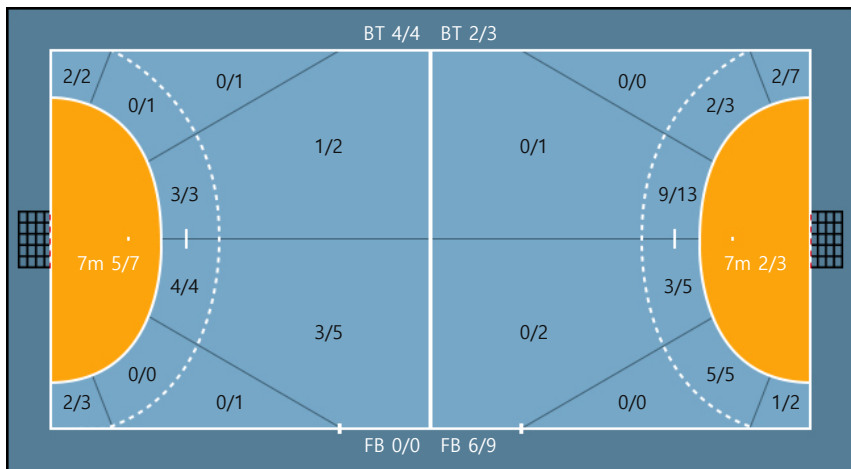

[2019년 대한핸드볼협회장배 전국중고등선수권대회(고등부)]

Shot Distribution

2019. 03. 22 10:00 초당대 체육관

Referees :

Technical officer :

MVP : -

인천여자고등학교
21
13 : 13
24
일신여자고등학교

인천여자고등학교
8 : 11

Players

Goals / Shots

11. 정유희		
0/0	0/0	0/0
0/0	0/0	0/0
2/2	0/0	1/1

Blocked: 1

12. 고희아		
0/0	0/0	0/0
0/0	0/0	0/0
0/0	0/0	0/0

13. 김희영		
0/0	0/0	0/0
0/0	0/0	0/0
0/0	0/0	0/0

14. 김세희		
1/1	0/0	0/0
0/0	0/0	1/1
0/1	0/0	1/1

Missed: 1 Blocked: 2

17. 김지예		
0/0	0/0	0/0
1/1	0/0	0/0
1/1	0/0	0/0

19. 이정아		
0/0	0/0	0/0
0/0	0/0	0/0
0/0	0/0	0/0

21. 오현수		
0/0	0/0	3/4
0/1	0/0	2/2
3/5	0/0	2/2

Missed: 1 Blocked: 3

23. 송지현		
0/0	0/0	0/0
0/0	0/0	1/1
2/3	0/1	0/0

83. 이주형		
0/0	0/0	0/0
0/0	0/0	0/0
0/0	0/0	0/0

Team

Goals / Shots

Team		
1/1	0/0	3/4
1/2	0/0	4/4
8/12	0/1	4/4

Missed: 2 Post: 0 Blocked: 6

Offense

Defense

Goalkeepers

Goals / Shots

12. 고희아		
4/5	2/2	5/7
1/3	0/0	4/5
2/2	2/3	3/5

83. 이주형		
1/1	0/0	0/0
0/0	0/0	0/0
0/1	0/0	0/0

2Min	2 Minute Suspensions	AS	Assists	BS	Block Shots	BT	Breakthroughs	RB	Rebound
DR	Disqualification with report	RC	Red cards	FB	Fast Breaks	G/S	Goals/Shots	BD	Blocked
S/S	Saves/Shots	YC	Yellow cards	ST	Steals	TF	Technical Faults	%	Efficiency