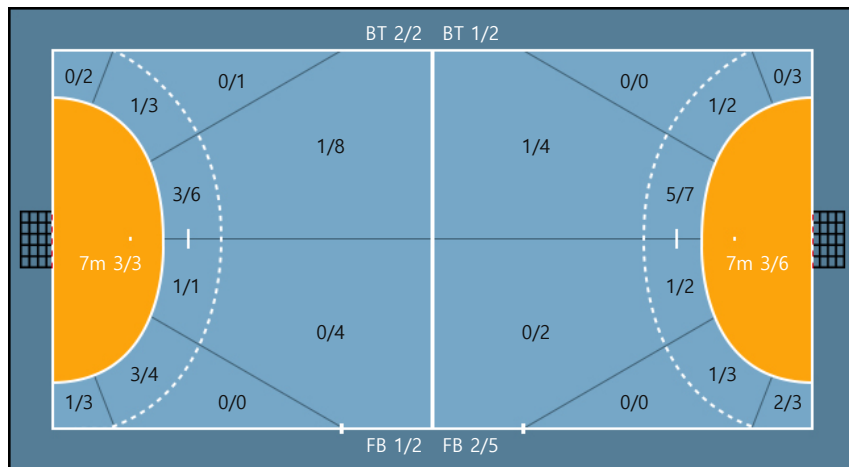

[2019년 대한핸드볼협회장배 전국중고등선수권대회(중등부)]

Shot Distribution

2019. 03. 21 11:50 무안스포츠파크

Referees :
Technical officer :
MVP : -

무안북중학교

13

7 : 7
6 : 7

14

인화여자중학교

무안북중학교

Players

Goals / Shots

2. 권연지		
0/0	0/0	0/0
0/0	0/0	0/1
0/0	0/0	1/1

7. 배소현		
0/0	0/0	0/1
0/1	0/1	0/0
1/1	1/1	0/0

10. 박솔기		
1/1	0/1	1/1
1/1	0/0	0/1
0/0	0/0	1/1

12. 백하영		
0/0	0/0	0/0
0/0	0/0	0/0
0/0	0/0	0/0

17. 서아영		
0/0	0/0	0/0
0/1	0/0	2/2
1/1	1/1	0/0

Missed: 3 Post: 1

Missed: 1 Post: 1

Post: 1

19. 김다민		
0/1	0/0	0/0
0/0	0/0	1/2
1/1	0/0	0/0

21. 임지수		
0/0	0/1	0/1
0/0	0/0	0/0
0/0	0/0	0/0

Missed: 1 Post: 1

Missed: 1 Post: 1

Team

Goals / Shots

Team		
1/2	0/2	1/3
1/3	0/1	3/6
3/3	2/2	2/2

Missed: 6 Post: 5 Blocked: 0

Offense

Defense

Goalkeepers

Goals / Shots

12. 백하영		
0/2	1/1	3/5
0/1	0/0	1/6
5/7	2/2	2/3

2Min	2 Minute Suspensions	AS	Assists	BS	Block Shots	BT	Breakthroughs	RB	Rebound
DR	Disqualification with report	RC	Red cards	FB	Fast Breaks	G/S	Goals/Shots	BD	Blocked
S/S	Saves/Shots	YC	Yellow cards	ST	Steals	TF	Technical Faults	%	Efficiency