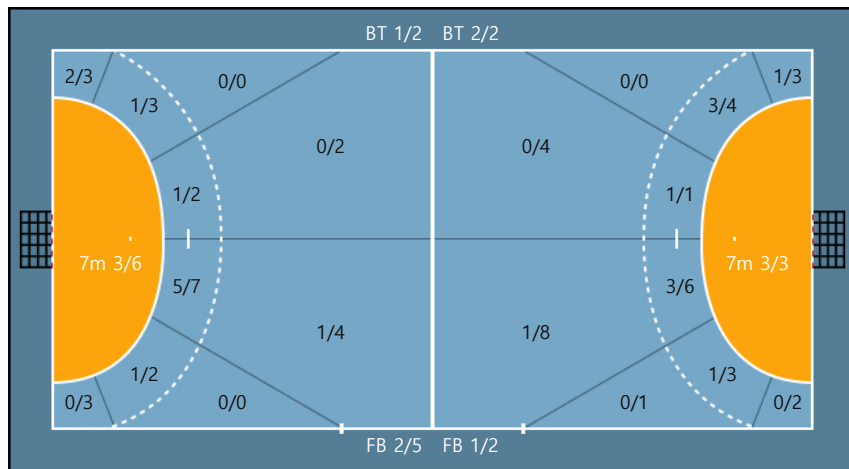

[2019년 대한핸드볼협회장배 전국중고등선수권대회(중등부)]

Shot Distribution

2019. 03. 21 11:50 무안스포츠파크

Referees :
Technical officer :
MVP : -

무안북중학교

13

7 : 7
6 : 7

14

인화여자중학교

인화여자중학교

Players

Goals / Shots

1. 김가영		
0/0	0/0	0/0
0/0	0/0	0/0
0/0	0/0	0/0

5. 이예림		
0/0	0/0	0/0
0/0	0/0	0/0
2/3	0/0	1/1

7. 김보경		
0/0	0/0	2/3
0/0	0/0	1/2
0/1	0/0	0/0

10. 이지민		
0/0	0/0	0/1
0/0	0/0	0/1
1/1	0/0	0/0

11. 조연서		
0/0	0/0	0/0
0/0	0/0	0/0
0/0	0/0	0/0

Missed: 2

14. 공다정		
0/0	1/1	0/0
0/0	0/0	0/2
2/2	0/0	1/1

17. 임유선		
0/0	0/0	1/1
0/1	0/0	0/0
0/0	0/0	0/1

19. 박주원		
0/2	0/0	0/0
0/0	0/0	0/1
0/0	2/2	0/0

Missed: 2 Post: 1

Team

Goals / Shots

Team		
0/2	1/1	3/5
0/1	0/0	1/6
5/7	2/2	2/3

Missed: 4 Post: 1 Blocked: 0

Offense

Defense

Goalkeepers

Goals / Shots

1. 김가영		
1/2	0/2	1/3
1/3	0/1	3/6
3/3	2/2	2/2

2Min	2 Minute Suspensions	AS	Assists	BS	Block Shots	BT	Breakthroughs	RB	Rebound
DR	Disqualification with report	RC	Red cards	FB	Fast Breaks	G/S	Goals/Shots	BD	Blocked
S/S	Saves/Shots	YC	Yellow cards	ST	Steals	TF	Technical Faults	%	Efficiency