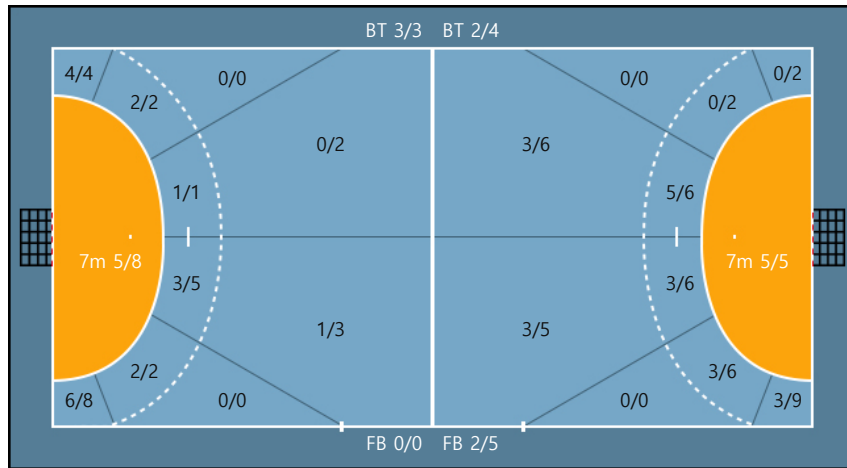

[2019년 대한핸드볼협회장배 전국중고등선수권대회(고등부)]

Shot Distribution

2019. 03. 22 11:20 초당대 체육관

Referees :
Technical officer :
MVP : -

삼척여자고등학교

25

14 : 11
11 : 13

24

조선대학교여자고등학교

조선대학교여자고등학교

Players

Goals / Shots

2. 방민서		
0/0	0/0	0/0
1/1	0/1	0/0
0/0	0/1	1/1

Post: 1

9. 임효원		
0/0	0/0	0/0
0/0	0/0	0/0
2/3	1/1	0/0

11. 이슬기		
0/0	0/0	0/0
0/0	0/0	0/0
0/0	0/0	0/0

12. 윤도혜		
0/0	0/0	0/0
0/0	0/0	0/0
0/0	0/0	0/0

17. 박수정		
0/0	0/0	1/1
0/0	0/0	2/2
5/5	0/1	3/3

Missed: 1 Post: 1 Blocked: 1

19. 이가현		
0/0	0/0	0/0
0/0	0/0	0/0
0/0	0/0	1/1

20. 문세린		
1/1	0/0	2/2
0/0	0/0	0/0
0/0	0/0	1/2

21. 노윤선		
1/1	0/0	0/0
0/0	0/0	0/0
1/1	1/1	0/0

Missed: 3 Blocked: 1

Team

Goals / Shots

Team		
2/2	0/0	3/3
1/1	0/1	2/2
8/9	2/4	6/7

Missed: 4 Post: 2 Blocked: 2

Offense

Defense

Goalkeepers

Goals / Shots

12. 윤도혜		
4/4	1/2	3/5
2/4	0/0	4/6
7/10	1/2	3/7

2Min	2 Minute Suspensions	AS	Assists	BS	Block Shots	BT	Breakthroughs	RB	Rebound
DR	Disqualification with report	RC	Red cards	FB	Fast Breaks	G/S	Goals/Shots	BD	Blocked
S/S	Saves/Shots	YC	Yellow cards	ST	Steals	TF	Technical Faults	%	Efficiency