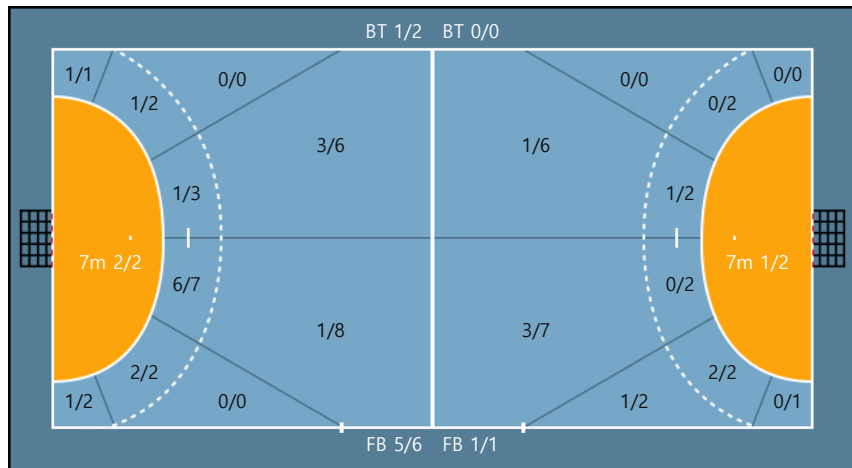

[2019년 대한핸드볼협회장배 전국중고등선수권대회(중등부)]

Shot Distribution

2019. 03. 23 09:30 무안스포츠파크

Referees :
Technical officer :
MVP : -

만성중학교 9 3 : 10 19 일신여자중학교

일신여자중학교

Players

Goals / Shots

1. 송예은		
0/0	0/0	0/0
0/0	0/0	0/0
0/0	0/0	0/0

7. 이수연		
0/0	0/0	0/0
0/0	0/0	0/0
0/0	0/0	0/0

9. 김재은		
0/0	0/0	0/0
0/0	0/0	0/0
0/0	0/0	0/0

10. 조유희		
0/0	0/0	0/0
0/0	0/0	0/0
0/0	0/0	0/0

11. 김서진		
0/0	0/0	2/2
0/0	0/0	1/1
1/1	0/0	0/0

Missed: 1 Post: 1

12. 정민지		
0/0	0/0	0/0
0/0	0/0	0/0
0/0	0/0	0/0

13. 박효빈		
0/0	0/0	0/0
0/0	0/0	0/0
0/0	0/0	0/0

15. 이선미		
0/0	0/0	0/0
0/0	0/0	0/0
0/0	0/0	0/0

16. 신지아		
0/0	0/0	0/0
0/0	0/0	0/0
0/0	0/0	0/0

17. 이재은		
0/0	0/0	0/0
0/0	0/0	0/0
0/0	0/0	0/0

Missed: 2 Blocked: 1

18. 김지아		
0/1	0/1	0/0
0/2	0/1	0/0
0/0	0/0	0/0

20. 김지선		
0/0	0/0	0/0
0/0	0/0	1/1
0/0	0/0	0/0

21. 박지현		
1/1	1/1	1/1
1/1	0/0	2/3
1/1	0/0	0/0

22. 이채은		
0/0	0/0	0/0
0/0	0/0	0/0
0/0	0/0	0/0

24. 차서연		
0/1	0/0	0/0
0/0	0/0	0/0
2/2	0/0	1/1

Missed: 1 Post: 1

25. 양처럼		
0/0	0/0	0/0
2/2	0/0	1/1
0/0	0/0	1/1

Team

Goals / Shots

Team		
1/3	1/2	3/3
3/5	0/1	5/6
4/4	0/0	2/2

Missed: 5 Post: 3 Blocked: 2

Offense

Defense

Goalkeepers

Goals / Shots

12. 정민지		
3/3	0/0	0/1
1/2	0/0	1/2
1/1	0/0	1/1

16. 신지아		
1/1	0/0	1/2
0/0	0/1	0/2
0/1	0/0	0/1

2Min	2 Minute Suspensions	AS	Assists	BS	Block Shots	BT	Breakthroughs	RB	Rebound
DR	Disqualification with report	RC	Red cards	FB	Fast Breaks	G/S	Goals/Shots	BD	Blocked
S/S	Saves/Shots	YC	Yellow cards	ST	Steals	TF	Technical Faults	%	Efficiency