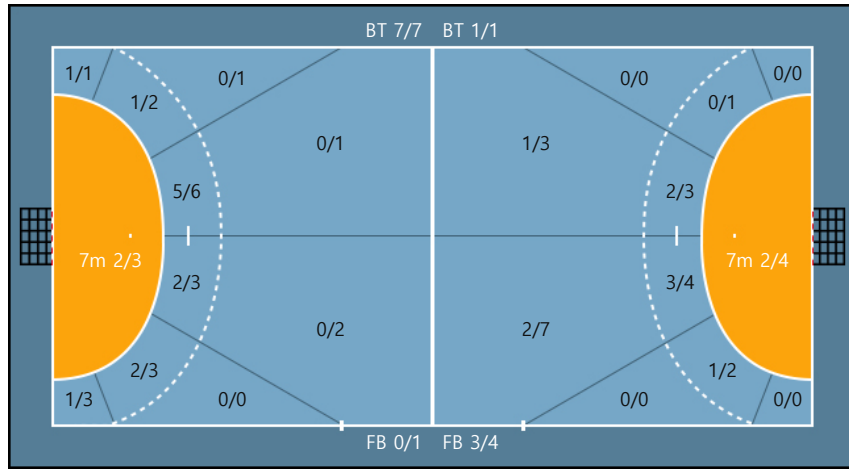

[2019년 대한핸드볼협회장배 전국중고등선수권대회(중등부)]

Shot Distribution

2019. 03. 23 11:50 무안스포츠파크

Referees :
Technical officer :
MVP : -

휘경여자중학교

15

7 : 5
8 : 6

11

무안북중학교

휘경여자중학교

Players

Goals / Shots

9. 신서연		
0/0	0/0	0/0
0/0	0/0	0/0
0/0	2/2	1/1

Missed: 1 Post: 1

12. 김예지		
0/0	0/0	0/0
0/0	0/0	0/0
0/0	0/0	0/0

13. 정은유		
0/0	0/1	0/0
0/0	0/0	0/0
0/0	0/0	0/0

14. 신예원		
0/0	0/0	0/0
1/1	0/0	0/0
0/0	0/0	0/0

Missed: 1 Post: 1

15. 김지우		
0/0	0/0	0/0
0/0	0/0	0/0
0/0	0/0	0/0

16. 홍예지		
0/0	0/0	0/0
0/0	0/0	0/0
0/0	0/0	0/0

17. 이규희		
0/1	0/0	0/0
0/0	0/0	0/0
1/1	0/0	0/0

18. 최민서		
0/0	0/0	0/0
0/0	0/0	0/0
0/0	0/0	0/0

22. 도현경		
0/0	0/0	0/0
0/0	0/0	0/0
0/0	0/0	0/0

23. 김현진		
0/0	0/0	0/0
0/0	0/0	0/1
1/1	0/0	1/1

25. 박수정		
1/1	0/0	2/2
1/1	0/0	1/1
2/2	0/1	1/1

Missed: 2 Post: 1

Team

Goals / Shots

Team		
1/2	0/1	2/2
2/2	0/0	1/2
4/4	2/3	3/3

Missed: 4 Post: 3 Blocked: 0

Offense

Defense

Goalkeepers

Goals / Shots

12. 김예지		
0/0	0/1	3/3
1/1	0/1	1/3
2/2	0/3	4/5

2Min	2 Minute Suspensions	AS	Assists	BS	Block Shots	BT	Breakthroughs	RB	Rebound
DR	Disqualification with report	RC	Red cards	FB	Fast Breaks	G/S	Goals/Shots	BD	Blocked
S/S	Saves/Shots	YC	Yellow cards	ST	Steals	TF	Technical Faults	%	Efficiency