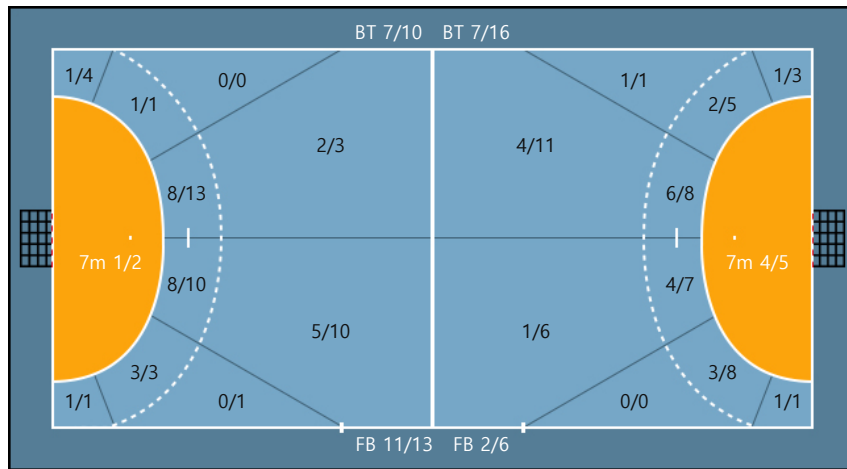

[SK 핸드볼 코리아리그(일반부)]

Shot Distribution

2019. 03. 23 16:10 마산실내체육관

Referees : 이형철 / 이가을
Technical officer : 이항걸 / 강태구
MVP : 12. 박세영(경남개발공사)

경남개발공사

30

16 : 13
14 : 14

27

광주도시공사

경남개발공사

Players

Goals / Shots

2. 김하경		
0/1	0/0	0/1
1/1	0/0	0/0
1/1	0/0	0/0

4. 전나영		
1/1	0/0	0/1
0/0	0/0	0/1
0/0	1/1	0/0

7. 노희경		
0/0	0/0	0/0
0/0	0/0	0/0
0/0	0/0	0/0

9. 김정은		
0/0	0/0	0/0
0/0	0/0	0/0
0/0	0/0	0/0

10. 이선민		
0/0	0/0	0/0
0/0	0/0	0/0
0/0	0/0	0/0

11. 김진이		
0/0	0/0	0/0
0/0	0/0	0/0
0/0	0/0	0/0

12. 박세영		
0/0	0/0	0/0
0/0	0/0	0/0
0/0	0/0	0/0

13. 허유진		
1/1	0/0	1/1
0/0	0/0	0/0
2/2	3/4	2/3

14. 김주영		
0/0	0/0	0/0
0/0	0/0	0/0
0/0	0/0	0/0

16. 여지원		
0/0	0/0	0/0
0/0	0/0	0/0
0/0	0/0	0/0

Missed: 1 Post: 1

19. 김혜진		
1/2	0/0	1/1
0/0	0/0	0/0
0/0	0/0	0/1

21. 김보은		
2/2	1/3	0/0
0/0	0/0	0/0
2/3	1/1	1/1

22. 강주빈		
0/0	0/0	0/0
1/1	0/0	1/1
0/0	0/0	0/0

24. 이설화		
0/0	0/0	0/0
0/0	0/0	0/0
0/0	0/0	0/0

27. 박하얀		
1/4	0/1	1/1
3/3	0/0	0/0
1/1	0/0	0/0

Blocked: 1

Blocked: 2

Post: 1

Team

Goals / Shots

Team		
6/11	1/4	3/5
5/5	0/0	1/2
6/7	5/6	3/5

Missed: 1 Post: 2 Blocked: 3

Offense

Defense

Goalkeepers

Goals / Shots

12. 박세영		
4/4	1/4	3/4
1/1	0/0	2/5
3/9	5/6	8/18

16. 여지원		
0/0	0/1	0/0
0/0	0/0	0/0
0/0	0/0	0/0

2Min	2 Minute Suspensions	AS	Assists	BS	Block Shots	BT	Breakthroughs	RB	Rebound
DR	Disqualification with report	RC	Red cards	FB	Fast Breaks	G/S	Goals/Shots	BD	Blocked
S/S	Saves/Shots	YC	Yellow cards	ST	Steals	TF	Technical Faults	%	Efficiency