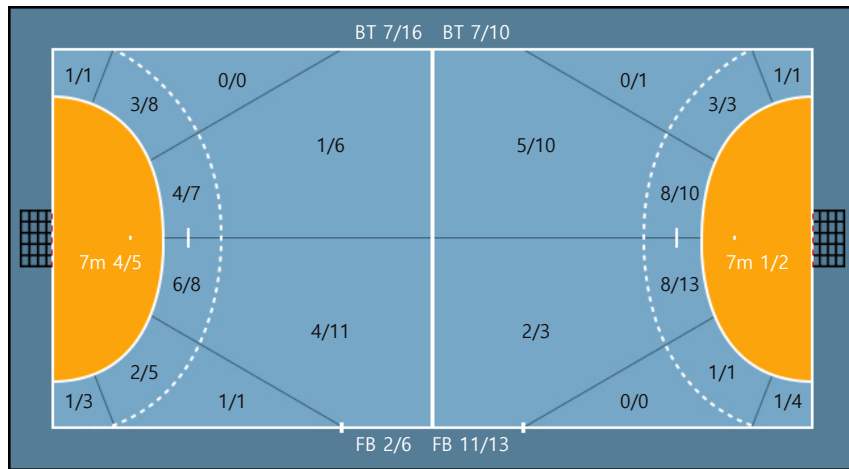

[SK 핸드볼 코리아리그(일반부)]

Shot Distribution

2019. 03. 23 16:10 마산실내체육관

Referees : 이형철 / 이가을
Technical officer : 이항걸 / 강태구
MVP : 12. 박세영(경남개발공사)

경남개발공사   **30**   16 : 13   **27**   **광주도시공사**

광주도시공사

Players

Goals / Shots

1. 우하림		
0/0	0/0	0/0
0/0	0/0	0/0
0/0	0/0	0/0

7. 윤예빈		
0/0	0/0	0/0
0/0	0/0	0/0
0/0	0/0	0/0

9. 서아루		
0/0	0/2	2/3
0/0	0/0	0/2
0/0	1/1	1/3

17. 권민지		
0/0	0/0	0/0
0/0	0/0	0/0
0/0	0/0	0/0

18. 한승미		
0/0	0/0	0/0
1/1	0/0	0/0
1/1	0/0	0/2

Missed: 2 Post: 1 Blocked: 1

20. 김지혜		
0/0	0/0	0/0
0/0	0/0	0/0
0/0	2/2	0/0

21. 김금순		
0/0	0/1	0/0
0/0	0/0	0/0
2/5	0/0	4/5

22. 신려진		
0/0	0/0	0/0
0/0	0/0	0/0
0/0	0/0	0/0

23. 김주경		
0/0	0/0	0/0
0/0	0/0	2/2
0/0	0/0	0/1

24. 최지혜		
3/3	1/2	1/1
0/0	0/0	0/0
0/2	2/3	3/4

Blocked: 1

29. 김지현		
1/1	0/0	0/0
0/0	0/0	0/1
0/1	0/0	0/3

88. 박조은		
0/0	0/0	0/0
0/0	0/0	0/0
0/0	0/0	0/0

Team

Goals / Shots

Team		
4/4	1/5	3/4
1/1	0/0	2/5
3/9	5/6	8/18

Missed: 2 Post: 1 Blocked: 2

Offense

Defense

Goalkeepers

Goals / Shots

1. 우하림		
3/6	1/3	1/1
2/2	0/0	1/1
1/1	0/0	3/4

88. 박조은		
3/5	0/1	2/4
3/3	0/0	0/1
5/6	5/6	0/1

2Min	2 Minute Suspensions	AS	Assists	BS	Block Shots	BT	Breakthroughs	RB	Rebound
DR	Disqualification with report	RC	Red cards	FB	Fast Breaks	G/S	Goals/Shots	BD	Blocked
S/S	Saves/Shots	YC	Yellow cards	ST	Steals	TF	Technical Faults	%	Efficiency