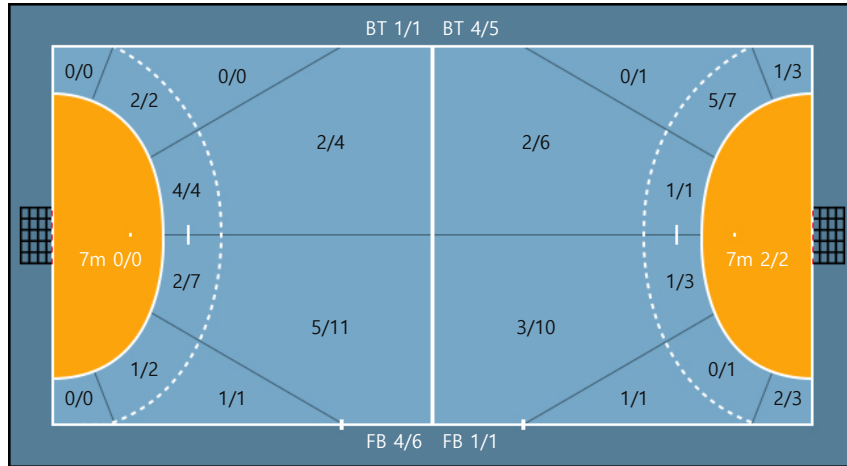

[2019년 대한핸드볼협회장배 전국중고등선수권대회(고등부)]

Shot Distribution

2019. 03. 23 17:10 초당대 체육관

Referees : 서호영

Technical officer :

MVP : -

전북제일고등학교

18

11 : 8
7 : 9

17

고려대학교사범대학부속고등학교

고려대학교사범대학부속고등학교

Players

Goals / Shots

2. 신준용		
1/2	0/0	0/0
0/0	0/0	0/0
0/0	0/0	0/0

9. 최원준		
0/0	0/0	0/0
0/0	0/0	1/1
1/1	0/0	0/0

10. 김기유		
1/1	0/1	1/1
0/0	0/0	0/0
0/1	0/0	0/0

12. 정우영		
0/0	0/0	0/0
0/0	0/0	0/0
0/0	0/0	0/0

14. 윤성현		
0/0	0/0	0/0
0/0	0/0	0/0
0/0	0/0	0/0

Post: 1

19. 이선재		
0/0	0/0	1/1
2/2	0/0	0/0
0/0	0/0	0/0

20. 변서준		
1/4	0/1	0/2
0/0	0/0	0/0
0/0	0/0	1/3

23. 신주용		
1/2	3/3	1/1
1/1	0/0	0/0
0/0	1/1	0/0

Missed: 1 Blocked: 2

Team

Goals / Shots

Team		
4/9	3/5	3/5
3/3	0/0	1/1
1/2	1/1	1/3

Missed: 1 Post: 1 Blocked: 2

Offense

Defense

Goalkeepers

Goals / Shots

12. 정우영		
3/5	0/1	3/4
0/3	1/1	0/2
3/5	4/4	4/5

2Min	2 Minute Suspensions	AS	Assists	BS	Block Shots	BT	Breakthroughs	RB	Rebound
DR	Disqualification with report	RC	Red cards	FB	Fast Breaks	G/S	Goals/Shots	BD	Blocked
S/S	Saves/Shots	YC	Yellow cards	ST	Steals	TF	Technical Faults	%	Efficiency