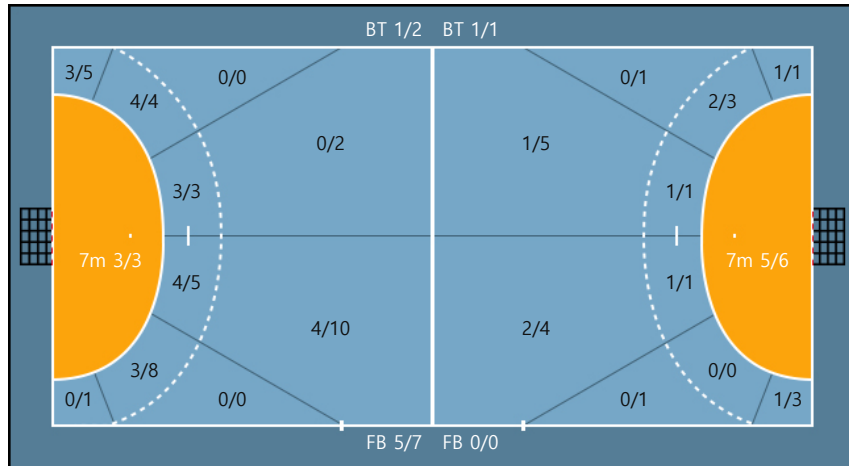

[2019년 대한핸드볼협회장배 전국중고등선수권대회(중등부)]

Shot Distribution

2019. 03. 24 09:30 초당대 체육관

Referees :
Technical officer :
MVP : -

일신여자중학교

24

14 : 7
10 : 7

14

천안여자중학교

일신여자중학교

Players

Goals / Shots

1. 송예은		
0/0	0/0	0/0
0/0	0/0	0/0
0/0	0/0	0/0

7. 이수연		
0/0	0/0	0/0
0/0	0/0	0/0
0/0	0/0	0/0

9. 김재은		
0/0	0/0	0/0
0/0	0/0	0/0
0/0	0/0	0/0

10. 조유희		
3/4	1/1	0/0
0/0	0/0	0/0
0/0	1/1	1/2

11. 김서진		
0/0	0/0	0/0
0/0	0/0	1/1
2/3	0/0	0/1

Missed: 1 Post: 2

12. 정민지		
0/0	0/0	0/0
0/0	0/0	0/0
0/0	0/0	0/0

13. 박효빈		
0/0	0/0	0/0
0/0	0/0	0/0
0/0	0/0	0/0

15. 이선미		
0/0	0/0	0/0
0/0	0/0	0/0
0/0	0/0	0/0

16. 신지아		
0/0	0/0	0/0
0/0	0/0	0/0
0/0	0/0	0/0

17. 이재은		
0/0	0/0	0/0
0/0	0/0	0/0
0/0	0/0	0/0

18. 김지아		
0/1	0/1	0/1
0/1	0/0	0/0
0/0	0/0	0/0

20. 김지선		
0/0	0/0	0/0
0/0	0/0	0/0
0/0	0/0	0/0

21. 박지현		
0/1	1/1	5/5
1/1	0/0	0/1
1/1	0/0	1/1

22. 이채은		
1/1	0/0	0/0
0/0	0/0	0/0
1/1	0/0	0/0

24. 차서연		
1/1	0/0	0/0
0/0	0/0	0/0
0/0	0/0	1/2

Post: 1

Missed: 2

25. 양처럼		
0/0	0/0	0/0
2/2	0/0	0/0
0/0	0/0	0/0

Blocked: 1

Team

Goals / Shots

Team		
5/8	2/3	5/6
3/4	0/0	1/2
4/5	1/1	3/6

Missed: 3 Post: 3 Blocked: 1

Offense

Defense

Goalkeepers

Goals / Shots

12. 정민지		
1/1	0/0	3/3
0/1	0/0	0/1
0/0	1/1	1/1

16. 신지아		
2/2	1/1	1/1
1/1	0/0	0/0
1/2	0/0	2/3

2Min	2 Minute Suspensions	AS	Assists	BS	Block Shots	BT	Breakthroughs	RB	Rebound
DR	Disqualification with report	RC	Red cards	FB	Fast Breaks	G/S	Goals/Shots	BD	Blocked
S/S	Saves/Shots	YC	Yellow cards	ST	Steals	TF	Technical Faults	%	Efficiency