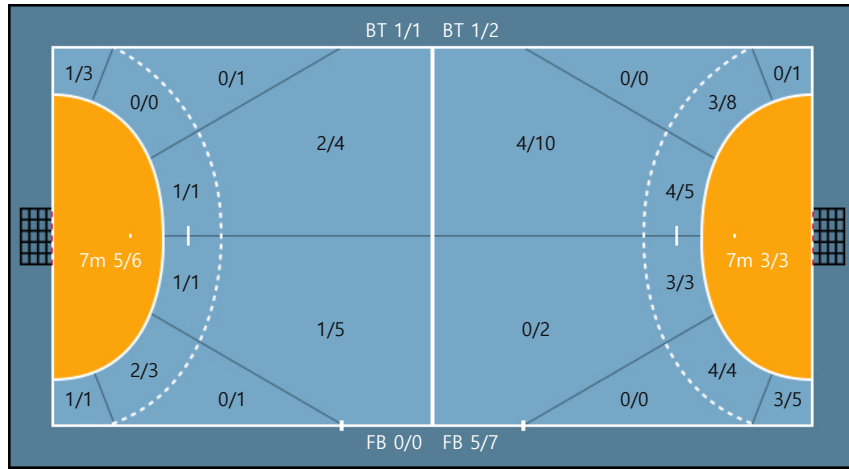

Post: 2 Blocked: 1

Missed: 3 Post: 2 Blocked: 1

Team

Goals / Shots

Team		
3/3	1/1	4/4
1/2	0/0	0/1
1/2	1/1	3/4

Missed: 3 Post: 5 Blocked: 2

Offense

Defense