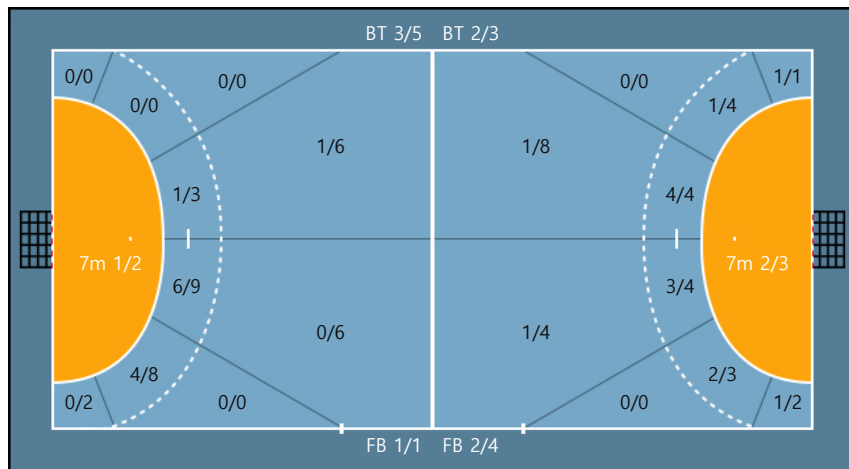

[2019년 대한핸드볼협회장배 전국중고등선수권대회(중등부)]

Shot Distribution

2019. 03. 24 10:40 초당대 체육관

Referees : 서호영

Technical officer :

MVP : -

동방여자중학교

13

2 : 7
11 : 9

16

만성중학교

동방여자중학교

Players

Goals / Shots

7. 조서연		
0/0	0/0	0/0
0/0	0/0	0/0
0/0	0/0	0/0

10. 방채빈		
1/3	0/1	0/1
0/0	0/0	0/0
4/5	0/0	0/1

12. 서승리		
0/0	0/0	0/0
0/0	0/0	0/0
0/0	0/0	0/0

13. 홍주예		
0/0	0/1	0/0
0/0	0/0	0/0
0/1	0/0	0/0

17. 오예나		
0/0	0/0	0/1
0/0	0/0	0/0
1/1	0/1	2/3

Missed: 1 Post: 3

Missed: 4 Post: 2 Blocked: 1

18. 박채은		
0/0	1/1	1/1
0/0	0/0	0/0
1/3	0/0	0/0

24. 김수연		
0/0	1/1	0/0
0/0	0/0	0/0
1/1	0/0	0/0

Team

Goals / Shots

Team		
1/3	2/4	1/3
0/0	0/0	0/0
7/11	0/1	2/4

Missed: 5 Post: 5 Blocked: 1

Offense

Defense

Goalkeepers

Goals / Shots

12. 서승리		
1/3	0/0	7/9
1/1	0/0	0/0
3/5	2/2	2/2

2Min	2 Minute Suspensions	AS	Assists	BS	Block Shots	BT	Breakthroughs	RB	Rebound
DR	Disqualification with report	RC	Red cards	FB	Fast Breaks	G/S	Goals/Shots	BD	Blocked
S/S	Saves/Shots	YC	Yellow cards	ST	Steals	TF	Technical Faults	%	Efficiency