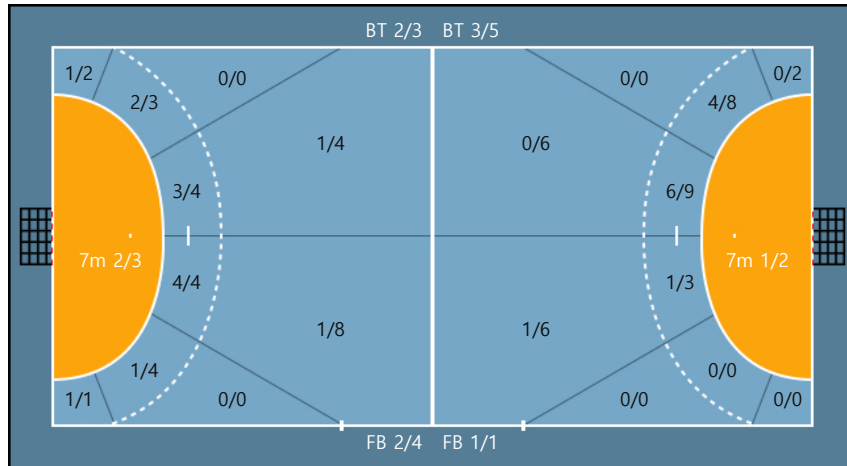

[2019년 대한핸드볼협회장배 전국중고등선수권대회(중등부)]

Shot Distribution

2019. 03. 24 10:40 초당대 체육관

Referees : 서호영

Technical officer :

MVP : -

동방여자중학교

13

2 : 7
11 : 9

16

만성중학교

만성중학교

Players

Goals / Shots

1. 진민경		
0/0	0/0	0/0
0/0	0/0	0/0
0/0	0/0	0/0

6. 허윤서		
0/0	0/0	1/1
0/0	0/0	0/0
0/0	0/0	0/0

7. 허보민		
0/0	0/0	0/0
0/0	0/0	0/0
0/0	0/0	0/0

8. 문유진		
0/0	0/0	0/1
0/0	0/0	0/0
1/1	0/0	0/0

9. 전예람		
0/0	0/0	0/0
0/0	0/0	0/0
0/0	0/0	0/0

Post: 1

10. 임서영		
0/0	0/0	1/1
1/1	0/0	0/0
2/4	0/0	1/1

11. 김승원		
1/2	0/0	2/2
0/0	0/0	0/0
0/0	1/1	1/1

12. 박세림		
0/0	0/0	0/0
0/0	0/0	0/0
0/0	0/0	0/0

14. 김도희		
0/1	0/0	2/2
0/0	0/0	0/0
0/0	1/1	0/0

16. 김리하		
0/0	0/0	0/0
0/0	0/0	0/0
0/0	0/0	0/0

Missed: 1 Post: 2

Missed: 1 Post: 2

Missed: 2 Post: 2 Blocked: 2

17. 김하빈		
0/0	0/0	1/2
0/0	0/0	0/0
0/0	0/0	0/0

Team

Goals / Shots

Team		
1/3	0/0	7/9
1/1	0/0	0/0
3/5	2/2	2/2

Missed: 4 Post: 7 Blocked: 2

Offense

Defense

Goalkeepers

Goals / Shots

16. 김리하		
1/3	2/4	1/3
0/0	0/0	0/0
7/11	0/1	2/4

2Min	2 Minute Suspensions	AS	Assists	BS	Block Shots	BT	Breakthroughs	RB	Rebound
DR	Disqualification with report	RC	Red cards	FB	Fast Breaks	G/S	Goals/Shots	BD	Blocked
S/S	Saves/Shots	YC	Yellow cards	ST	Steals	TF	Technical Faults	%	Efficiency