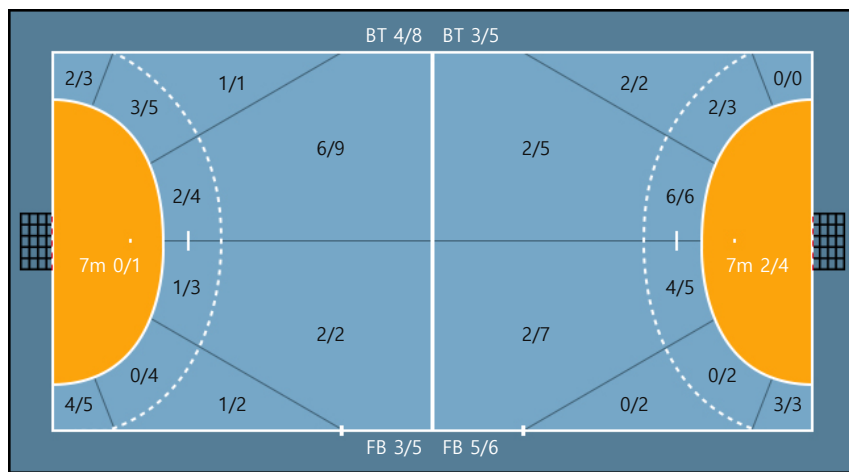

29. 유소정		
0/0	0/0	3/3
0/0	0/0	0/0
1/1	1/1	3/3

Blocked: 1

Team

Goals / Shots

Team		
1/1	0/2	5/6
1/3	0/0	1/2
1/3	5/6	9/14

Missed: 0 Post: 3 Blocked: 6

Offense

Defense