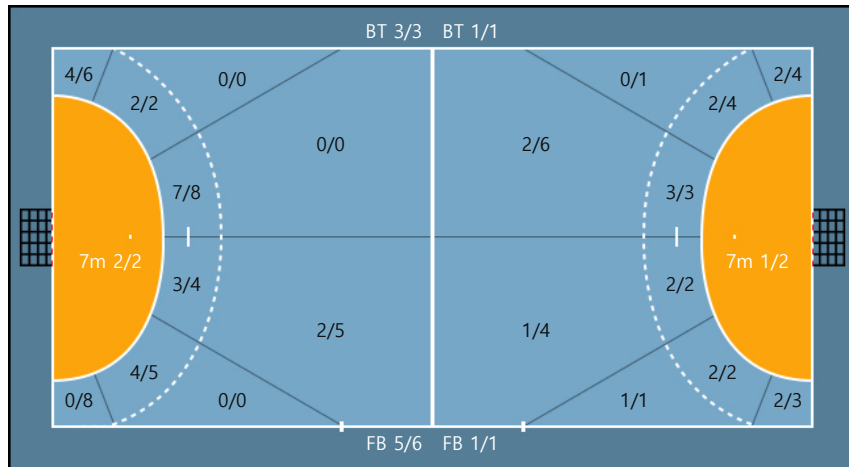

[2019년 대한핸드볼협회장배 전국중고등선수권대회(중등부)]

Shot Distribution

2019. 03. 24 11:50 초당대 체육관

Referees :
Technical officer :
MVP : -

세연중학교   24   13 : 7   18   인화여자중학교

세연중학교

Players

Goals / Shots

2. 허민지

0/0	0/0	0/0
0/0	0/0	0/0
0/0	0/0	0/0

6. 권아람

0/0	0/0	0/0
0/0	0/0	0/1
1/1	0/1	4/4

14. 김은영

0/0	0/0	0/0
0/0	0/0	0/0
0/0	0/0	0/0

15. 황다솜

0/0	0/0	0/0
0/0	0/0	0/0
0/0	0/0	0/0

16. 장서연

0/0	0/0	0/0
0/0	0/0	0/0
0/0	0/0	0/0

17. 신재연

0/0	0/0	0/0
0/0	0/0	0/0
0/0	0/0	3/4

19. 김세진

0/0	0/0	1/1
0/0	0/0	1/2
0/0	0/0	2/2

20. 신채현

1/1	0/0	0/0
0/0	0/0	0/0
0/1	1/1	1/1

21. 김소울

0/0	0/0	0/0
0/0	0/0	0/1
0/1	1/3	0/0

23. 김민서

1/1	0/0	0/0
2/2	0/1	0/0
4/4	0/0	1/1

Blocked: 1

Missed: 2 Post: 3

Missed: 1

Team

Goals / Shots

Team

2/2	0/0	1/1
2/2	0/1	1/4
5/7	2/5	11/12

Missed: 3 Post: 3 Blocked: 1

Offense

Defense

Goalkeepers

Goals / Shots

16. 장서연

2/6	1/1	2/3
0/0	0/0	1/2
4/4	6/6	2/3

2Min	2 Minute Suspensions	AS	Assists	BS	Block Shots	BT	Breakthroughs	RB	Rebound
DR	Disqualification with report	RC	Red cards	FB	Fast Breaks	G/S	Goals/Shots	BD	Blocked
S/S	Saves/Shots	YC	Yellow cards	ST	Steals	TF	Technical Faults	%	Efficiency