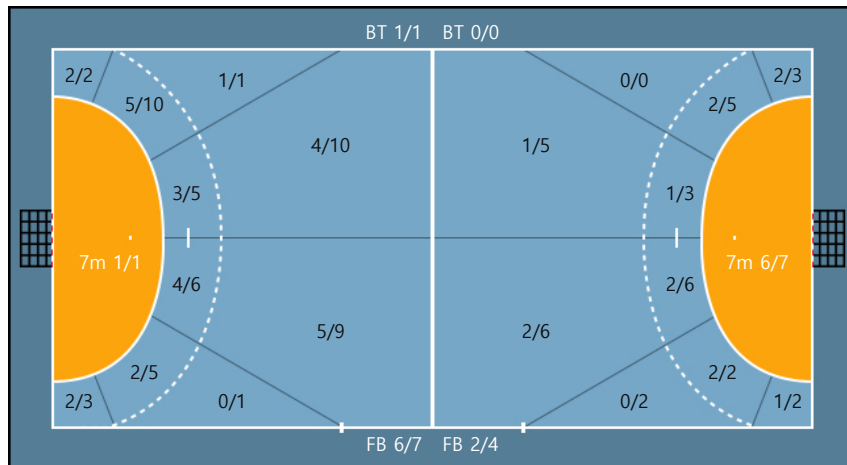

[2019년 대한핸드볼협회장배 전국중고등선수권대회(고등부)]

Shot Distribution

2019. 03. 24 10:50 무안스포츠파크

Referees :
Technical officer :
MVP : -

조선대학교여자고등학교

19

8 : 13
11 : 17

30

일신여자고등학교

일신여자고등학교

Players
Goals / Shots

11. 최한솔		
1/1	0/0	0/0
1/2	0/0	1/1
0/1	0/0	0/1

Blocked: 1

12. 이현정		
0/0	0/0	0/0
0/0	0/0	0/0
0/0	0/0	0/0

13. 최선영		
0/0	0/0	0/0
0/0	0/0	0/0
0/0	0/0	0/0

14. 고현서		
0/0	0/0	0/0
0/0	0/0	0/0
0/0	0/0	0/0

16. 이민영		
0/0	0/0	0/0
0/0	0/0	0/0
0/0	0/0	0/0

17. 연지현		
1/1	0/1	1/1
0/0	0/0	0/0
3/3	0/0	0/0

Blocked: 1

18. 황인선		
0/0	0/0	0/0
0/1	0/0	2/2
1/1	0/1	0/0

Missed: 1 Post: 2

20. 오미현		
0/0	0/0	0/0
0/0	0/0	0/0
0/0	0/0	0/0

21. 구은미		
1/1	0/0	0/0
0/0	0/0	0/0
0/0	0/0	0/0

22. 신민희		
1/1	1/1	0/0
0/3	0/0	2/2
0/0	0/0	1/1

Missed: 1

23. 이현아		
0/0	0/0	0/0
0/0	0/0	0/0
0/0	0/0	0/0

24. 신현진		
0/0	1/3	1/1
0/0	0/0	1/1
0/0	0/0	1/1

27. 황인경		
0/1	0/0	0/0
1/1	0/0	0/0
0/1	0/0	0/0

Missed: 1

31. 윤주나		
0/0	0/0	0/0
0/0	0/0	0/0
0/0	0/0	0/0

33. 김한령		
1/1	1/2	1/2
0/0	0/0	1/2
1/1	0/0	3/3

Post: 2

77. 김단비		
0/0	0/1	0/0
0/0	0/0	0/0
0/0	0/0	0/0

Missed: 1

Team
Goals / Shots

Team		
5/6	3/8	3/4
2/7	0/0	7/8
5/7	0/1	5/6

Missed: 4 Post: 4 Blocked: 2

Offense

Defense

Goalkeepers
Goals / Shots

12. 이현정		
0/1	0/0	0/0
1/2	0/1	1/1
1/1	0/1	0/0

16. 이민영		
3/5	0/0	3/3
1/3	0/4	1/1
2/4	1/1	5/6

2Min	2 Minute Suspensions	AS	Assists	BS	Block Shots	BT	Breakthroughs	RB	Rebound
DR	Disqualification with report	RC	Red cards	FB	Fast Breaks	G/S	Goals/Shots	BD	Blocked
S/S	Saves/Shots	YC	Yellow cards	ST	Steals	TF	Technical Faults	%	Efficiency