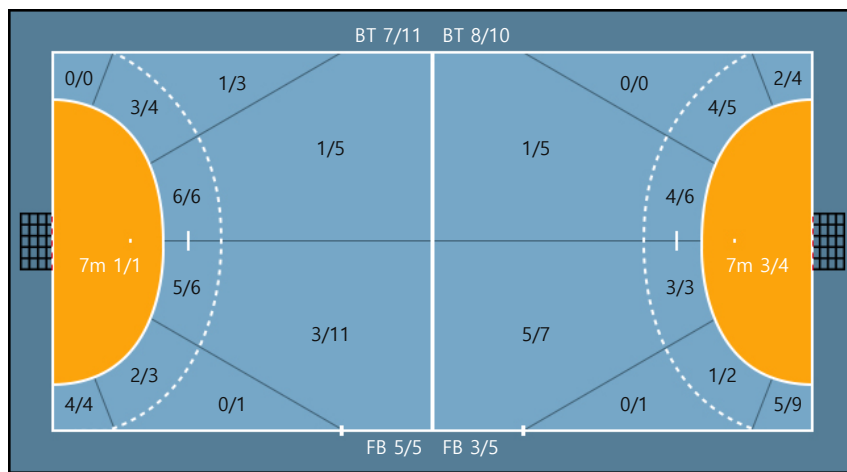

[SK 핸드볼 코리아리그(일반부)]

Shot Distribution

2019. 03. 24 16:10 마산실내체육관

Referees : 정효준 / 이가을
Technical officer : 김석주 / 홍정호
MVP : 23. 송지은(인천시청)

서울시청   **26**   14 : 13   **28**   **인천시청**

서울시청

Players
Goals / Shots

1. 손민지 0/0 0/0 0/0 0/0 0/0 0/0 0/0 0/0 0/0	2. 송지영 0/0 0/0 0/0 0/0 0/0 0/0 0/0 1/1 0/0	6. 송해림 0/0 0/0 1/2 4/4 0/0 1/1 1/1 0/0 2/3	7. 강다혜 0/0 0/1 0/0 0/0 0/0 0/0 0/1 0/1 2/3	9. 김이슬 0/0 0/0 1/1 0/0 0/0 0/0 1/1 0/0 1/3
11. 윤미정 0/0 0/0 0/0 0/0 0/0 0/0 0/0 0/0 0/0	14. 이수민 0/0 0/0 0/0 0/0 0/0 0/0 0/0 0/0 0/0	16. 나혜린 0/0 0/0 0/0 0/0 0/0 0/0 0/0 0/0 0/0	17. 김선해 0/0 0/0 0/0 1/1 0/0 0/0 0/0 0/0 0/0	18. 정소영 0/0 0/0 0/0 0/2 0/0 0/1 1/1 1/2 2/2
19. 양새슬 0/0 0/0 0/0 0/0 0/0 0/0 0/1 0/0 0/0	23. 이지은 0/0 0/0 0/0 0/0 0/0 1/1 0/0 0/0 0/0	27. 이혜리 0/0 0/0 0/0 0/0 0/0 0/0 0/0 0/0 0/0	29. 윤예진 0/0 0/0 1/1 0/0 0/0 1/2 0/0 2/2 1/1	

Missed: 2

Missed: 1   Blocked: 2

Missed: 1

Blocked: 1

Team
Goals / Shots

Team		
0/0	0/1	3/4
5/7	0/0	3/5
3/5	4/6	8/12

Missed: 4   Post: 0   Blocked: 3

Offense

Defense

Goalkeepers
Goals / Shots

1. 손민지		
4/5	1/4	2/2
2/5	0/1	2/2
8/10	8/8	0/3

16. 나혜린		
0/0	0/0	1/1
0/0	0/0	0/0
0/0	0/0	0/0

2Min	2 Minute Suspensions	AS	Assists	BS	Block Shots	BT	Breakthroughs	RB	Rebound
DR	Disqualification with report	RC	Red cards	FB	Fast Breaks	G/S	Goals/Shots	BD	Blocked
S/S	Saves/Shots	YC	Yellow cards	ST	Steals	TF	Technical Faults	%	Efficiency