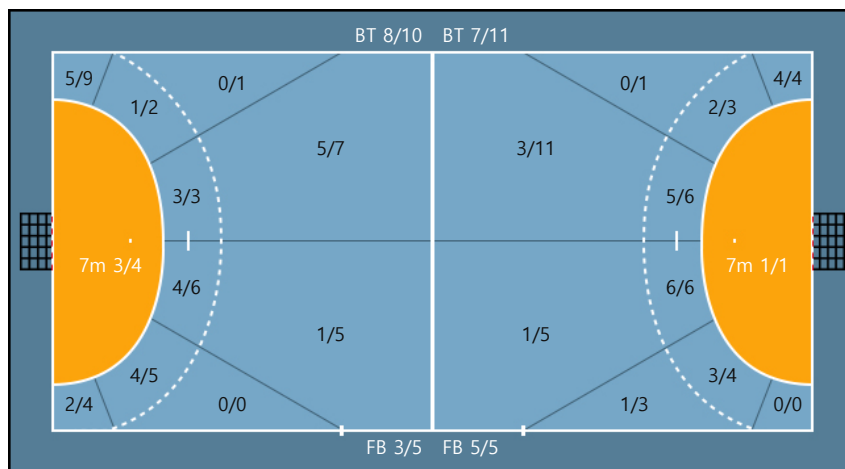

[SK 핸드볼 코리아리그(일반부)]

Shot Distribution

2019. 03. 24 16:10 마산실내체육관

Referees : 정효준 / 이가을
Technical officer : 김석주 / 홍정호
MVP : 23. 송지은(인천시청)

서울시청   26   14 : 13   28   인천시청

인천시청

Players
Goals / Shots

1. 오영란 0/0 0/0 0/0 0/0 0/0 0/0 0/0 0/0 0/0	5. 문필희 0/0 0/0 0/0 0/0 0/0 0/0 0/0 0/0 0/0	7. 신은주 0/0 0/0 0/0 1/1 0/0 1/1 3/4 1/1 0/0 Missed: 2	10. 원선필 0/0 0/0 0/0 0/0 0/0 0/0 0/0 0/0 0/0 Post: 1	11. 오예담 0/0 0/0 0/0 0/1 0/1 0/0 0/0 1/1 0/1
13. 이예은 0/0 0/0 0/0 0/0 0/0 0/0 0/0 0/0 0/0	16. 조현미 0/0 0/0 0/0 0/0 0/0 0/0 0/0 0/0 0/0	17. 김희진 0/0 0/1 0/0 0/1 0/0 1/1 0/1 1/1 0/1 Post: 1 Blocked: 1	19. 신다래 0/1 0/2 1/1 0/0 0/0 0/0 0/0 3/3 0/0 Post: 1	20. 송해리 0/0 0/0 0/0 0/0 0/0 0/0 0/0 0/0 0/0
21. 김성은 0/0 1/1 0/0 0/0 0/0 0/0 0/0 0/0 0/0	23. 송지은 4/4 0/0 2/2 1/2 0/0 0/0 5/5 2/2 0/1 Missed: 1	24. 김한나 0/0 0/0 0/0 0/0 0/0 0/0 0/0 0/0 0/0		

Team
Goals / Shots

Team		
4/5	1/4	3/3
2/5	0/1	2/2
8/10	8/8	0/3

Missed: 3   Post: 3   Blocked: 1

Offense

Defense

Goalkeepers
Goals / Shots

1. 오영란		
0/0	0/1	3/4
5/7	0/0	3/5
3/5	4/6	8/12

2Min	2 Minute Suspensions	AS	Assists	BS	Block Shots	BT	Breakthroughs	RB	Rebound
DR	Disqualification with report	RC	Red cards	FB	Fast Breaks	G/S	Goals/Shots	BD	Blocked
S/S	Saves/Shots	YC	Yellow cards	ST	Steals	TF	Technical Faults	%	Efficiency