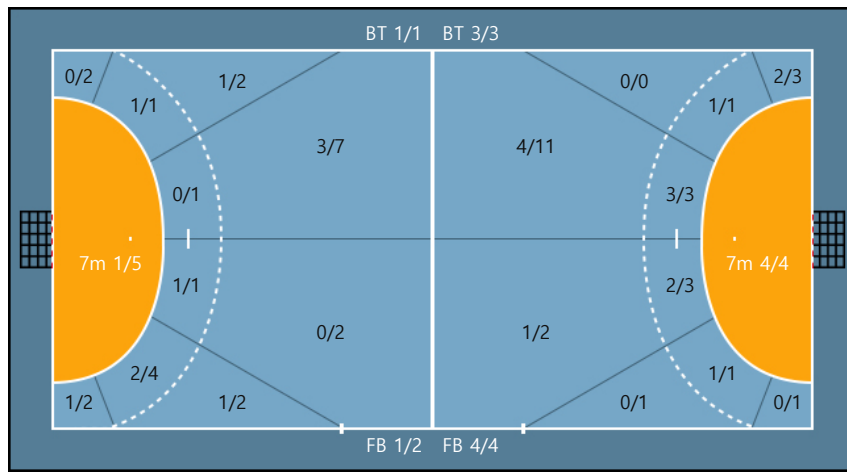

[2019년 대한핸드볼협회장배 전국중고등선수권대회(중등부)]

Shot Distribution

2019. 03. 25 12:00 초당대 체육관

Referees :

Technical officer :

MVP : -

일신여자중학교 18 9 : 7 **11** **만성중학교**

만성중학교

Players

Goals / Shots

1. 진민경		
0/0	0/0	0/0
0/0	0/0	0/0
0/0	0/0	0/0

6. 허윤서		
0/0	0/0	0/0
0/0	0/0	0/0
0/0	0/0	0/0

7. 허보민		
0/0	0/0	0/0
0/0	0/0	0/0
0/0	0/0	0/0

8. 문유진		
1/1	0/0	1/1
0/0	0/0	0/0
0/1	0/0	0/0

9. 전예람		
0/0	0/0	0/0
0/0	0/0	0/0
0/0	0/0	0/0

Post: 1

10. 임서영		
0/3	0/0	1/1
0/0	0/0	0/1
1/1	0/0	3/3

11. 김승원		
0/1	0/0	0/0
1/1	0/0	0/1
0/0	0/0	1/1

12. 박세림		
0/0	0/0	0/0
0/0	0/0	0/0
0/0	0/0	0/0

14. 김도희		
0/1	0/0	2/2
0/1	0/0	0/0
0/0	0/1	0/2

16. 김리하		
0/0	0/0	0/0
0/0	0/0	0/0
0/0	0/0	0/0

Post: 1

Blocked: 6

Missed: 1 Post: 3 Blocked: 1

17. 김하빈		
0/0	0/0	0/0
0/0	0/0	0/0
0/0	0/0	0/0

Team

Goals / Shots

Team		
1/6	0/0	4/4
1/2	0/0	0/2
1/2	0/1	4/6

Missed: 1 Post: 5 Blocked: 7

Offense

Defense

Goalkeepers

Goals / Shots

16. 김리하		
6/6	0/4	6/8
0/0	0/1	0/0
4/4	1/1	1/3

2Min	2 Minute Suspensions	AS	Assists	BS	Block Shots	BT	Breakthroughs	RB	Rebound
DR	Disqualification with report	RC	Red cards	FB	Fast Breaks	G/S	Goals/Shots	BD	Blocked
S/S	Saves/Shots	YC	Yellow cards	ST	Steals	TF	Technical Faults	%	Efficiency